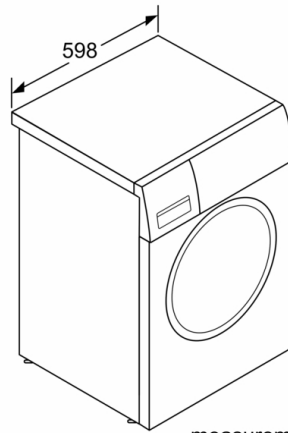

**HomeProfessional, washing machine,
frontloader fullsize, 9 kg, 1600 rpm
WAY32862ME**

---

measurements in mm