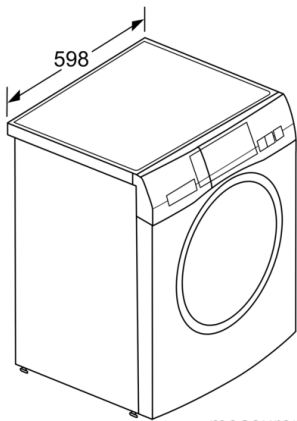

measurements in mm