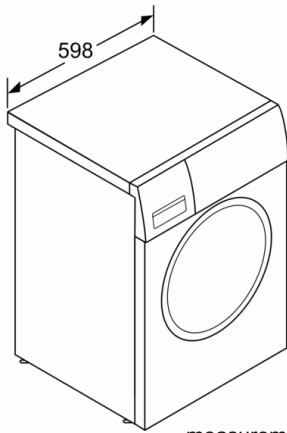

Serie | 6, washing machine, frontloader
fullsize, 9 kg, 1400 rpm
WAT28780ME

---

measurements in mm