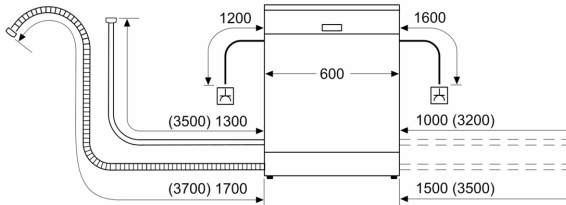

**Our ActiveWater 60 with HygienePlus
Option: Rinses your dishes at extra high
temperatures for top hygienic cleanliness.**

- **Multiple water protection:** for optimum security against flooding.

Maximum number of place settings:	12
The water consumption of the eco programme in liters per cycle (EU 2017/1369):	11.7 l
Cleaning performance:	A
Water consumption:	11.7 l
Total annual energy consumption 220 days:	224 kWh
Total annual water consumption 220 days:	2574 l
Built-in / Free-standing:	Free-standing
Removable top:	Yes
Door panel options:	Not possible
Height of removable worktop:	30 mm
Height of the appliance:	845 mm
Adjustable feet:	Yes - all
Maximum adjustability feet:	20 mm
Adjustable plinth:	No
Net weight:	44.3 kg
Gross weight:	45.5 kg
Connection rating:	2400 W
Fuse protection:	10 A
Voltage:	220-240 V
Frequency:	60; 50 Hz
Length electrical supply cord:	175.0 cm
Plug type:	Gardy plug w/ earthing
Length inlet hose:	150 cm
Length outlet hose:	190 cm
Hidden heating element:	Yes
Child safety devices:	No
Water softener:	Yes
Top basket type:	mid
Adjustable upper basket:	Rackmatic 3-stage
Bottom basket type:	mid
3rd Rack:	None
Optional accessories: .. SMZ1051EU, SMZ2014, SMZ5000, SMZ5001, SMZ5002	
Included accessories 2:	no
Number of place settings:	12
Color / Material panel:	White
Color / Material body:	White
Color / Material top:	White
Dimensions of the product (HxWxD):	845 x 600 x 600 mm
Dimensions of the packed product (HxWxD):	880 x 660 x 680 mm

**Series 4, free-standing dishwasher,
60 cm, White
SMS43D02ME**

measurements in mm

⏏ socket
() values with extension kit