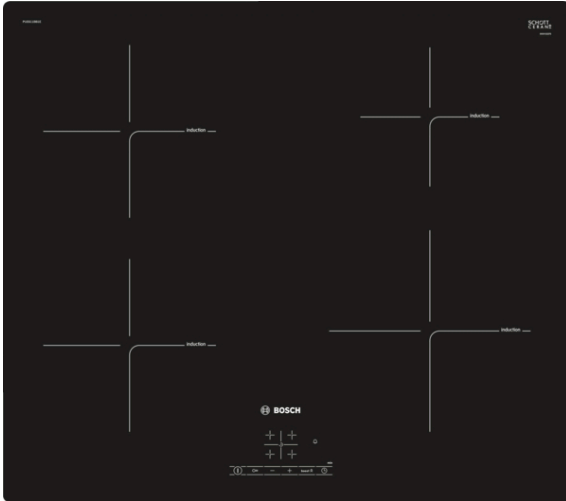

**Serie | 4, Induction hob, 60 cm, Black
PUE611BB1E**

The induction hob: cook fast, clean and safely while using very little energy.

- **Induction:** Fast, precise cooking, easy cleaning and low energy consumption.
- **TouchSelect:** Selection of the desired cooking zone and easy setting of the desired power level.
- **PowerBoost:** Up to 50% more power for faster heating.
- **ReStart:** if something boils over, the cooktop automatically turns itself off and saves the last selected setting.
- **ChildLock:** locks the control panel to prevent accidental changes in settings.

Technical data

Product name/family : Cooking zone ceramic
Total number of positions that can be used at the same time : 4
Required niche size for installation (HxWxD) : 51 x 560-560 x 490-500 mm
: 592 mm
Dimensions : 51 x 592 x 522 mm
Dimensions of the packed product (HxWxD) : 126 x 753 x 603 mm
Net weight : 11.4 kg
Gross weight : 12.6 kg
Residual heat indicator : Separate
Basic surface material : Ceramic
Color of surface : Black
Approval certificates : AENOR, CE
Length electrical supply cord : 110 cm
Sealed Burners : No
heating with booster : All
Power of heating element (kW) : 1.8 kW
Power of 3rd heating element (kW) : 1.8 kW
Power of 5th heating element (kW) : 1.4 kW
Power of heating element (kW in boost) : [3.1] kW
Power of 3rd heating element (kW in boost) : [3.1] kW
Power of 5th heating element (kW in boost) : [2.2] kW
: 4600 W
Voltage : 220-240 V
Frequency : 50; 60 Hz
: Black
Approval certificates : AENOR, CE
Plug type : no plug (electrical connection by electrician)
Appliance Dimensions (h x w x d) (in) : + x x
Dimensions of the packed product : 4.96 x 23.74 x 29.64
Net weight : 25.000 lbs
Gross weight : 28.000 lbs
Total number of positions that can be used at the same time : 4
Length electrical supply cord : 110 cm
Required niche size for installation (HxWxD) : 51 x 560-560 x 490-500 mm
Dimensions : 51 x 592 x 522 mm
Dimensions of the packed product (HxWxD) : 126 x 753 x 603 mm
Net weight : 11.4 kg
Gross weight : 12.6 kg