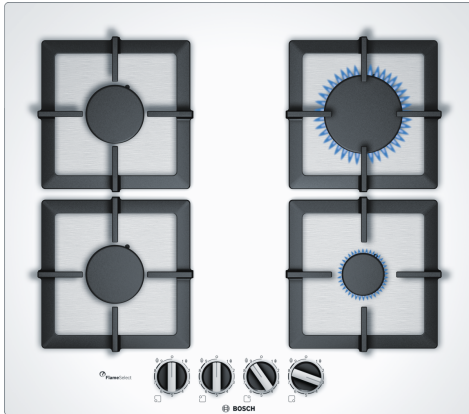

**Series 6, Gas hob, 60 cm, Tempered glass, White
PPP6A2B200**

HEZ298105 Simmer plate
HEZ298114 Small pot support

The tempered-glass gas hob with FlameSelect: achieve perfect cooking results thanks to nine precisely defined power levels.

- **FlameSelect:** for a precise adjustment of the flame in nine defined levels.
- **Biomethane ready:** Your gas hob can also be powered with renewable biomethane gas.

Product name/family: .....gas hob w integrated controls
Built-in / Free-standing: ..... Built-in
Energy input: .....Gas
Total number of positions that can be used at the same time: 4
Type of control setting devices: ..... sword knobs
Min. required niche size for installation (HxWxD): .....45 x 560-562 x 480-492 mm
Width of the appliance: ..... 590 mm
Dimensions: ..... 58 x 590 x 520 mm
Dimensions of the packed product (HxWxD): ..... 141 x 651 x 578 mm
Net weight: ..... 14.1 kg
Gross weight: ..... 15.0 kg
Residual heat indicator: .....No
Location of control panel: ..... Front
Basic surface material: ..... Tempered glass
Color of surface: ..... White
Color of frame: ..... White
Length electrical supply cord: ..... 100.0 cm
Knob Material: .....Plastic
Sealed Burners: ..... No
Type of pan support: ..... Elongated cast iron pan support
Power of heating element (kW): ..... 1.75 kW
Power of 3rd heating element (kW): ..... 1.75 kW
Power of 5th heating element (kW): ..... 3 kW
Connection rating: ..... 1 W
Gas connection rating: ..... 7500 W
Fuse protection: .....3 A
Voltage: ..... 220-240 V
Frequency: ..... 60; 50 Hz
Energy input: .....Gas
Gas type: ..... Nat gas H/E/(L) 20 (25) mbar
Alternative gas type: ..... Liquid gas G30,31 28-30/37mbar
Plug type: ..... Gardy plug w/ earthing
Appliance Dimensions (h x w x d) (in): ..... x x
Dimensions of the packed product: ..... 5.55 x 22.75 x 25.62
Net weight: .....31.000 lbs
Gross weight: ..... 33.000 lbs
Total number of positions that can be used at the same time: 4
Length electrical supply cord: ..... 100.0 cm
Min. required niche size for installation (HxWxD): .....45 x 560-562 x 480-492 mm
Dimensions: ..... 58 x 590 x 520 mm
Dimensions of the packed product (HxWxD): ..... 141 x 651 x 578 mm
Net weight: ..... 14.1 kg
Gross weight: ..... 15.0 kg