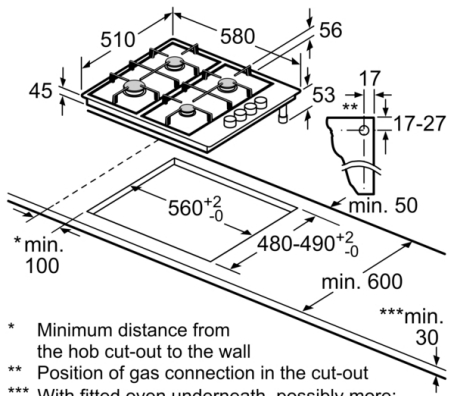

Technical data

Product name/family : gas hob w integrated controls
Total number of positions that can be used at the same time : 4
Type of control setting devices : sword knobs
Required niche size for installation (HxWxD) : 43 x 560-560 x
480-490 mm
: 580 mm
Dimensions : 54 x 580 x 510 mm
Dimensions of the packed product (HxWxD) : 150 x 570 x 620
mm
Net weight : 7.3 kg
Gross weight : 8.1 kg
Residual heat indicator : without
Basic surface material : Enameled steel
Color of surface : Black
Length electrical supply cord : 100 cm
Knob Material : Plastic
Sealed Burners : No
Power of heating element (kW) : 3 kW
Power of 3rd heating element (kW) : 1.7 kW
Power of 5th heating element (kW) : 1.7 kW
: 1 W
Gas connection rating : 7400 W
Fuse protection : 3 A
Voltage : 220-240 V
Frequency : 60; 50 Hz
: Black
Gas type : Nat gas H/E/(L) 20 (25) mbar
Alternative gas type : Liquid gas G30,31 28-30/37mbar
Plug type : Gardy plug w/ earthing
Appliance Dimensions (h x w x d) (in) : + x x
Dimensions of the packed product : 5.90 x 24.40 x 22.44
Net weight : 16.000 lbs
Gross weight : 18.000 lbs
Total number of positions that can be used at the same time : 4
Length electrical supply cord : 100 cm
Required niche size for installation (HxWxD) : 43 x 560-560 x
480-490 mm
Dimensions : 54 x 580 x 510 mm
Dimensions of the packed product (HxWxD) : 150 x 570 x 620
mm
Net weight : 7.3 kg
Gross weight : 8.1 kg

**Serie | 2, Gas hob, 60 cm, Black
PBP6C6B80Q**

- * Minimum distance from the hob cut-out to the wall
 - ** Position of gas connection in the cut-out
 - *** With fitted oven underneath, possibly more; see space requirements for the oven
- measurements in mm