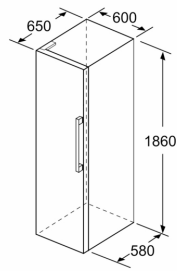

- To achieve the declared energy consumption, the attached distanceholders have to be used. As a result, the appliance depth increases by about 3.5 cm. The appliance used without the distance holder is fully functional, but has a slightly higher energy consumption.

Special Accessories

Environment and Safety

Installation

General Information

Series 6, free-standing fridge, 186 x 60 cm, Brushed steel anti-fingerprint, Silver KSV36AI31U

	a	b	c	d	e	f
KSW36, GSD36	187					
KSV36, KSF36, GSN36, GSV36	186					
KSV33, GSN33, GSV33	176	60	65	58	60	119.5
KSV29, GSN29, GSV29	161					
GSV24	146					
GSN51	161					
GSN54	176	70	78	70	70	142
GSN58	191					

- a Height
- b Width
- c Depth with closed door w/o handle and w/o distance part
- d Depth of cabinet w/o distance part
- e Width with open door w/o handle
- f Depth with open door w/o handle w/o distance part

measurements in cm

measurements in mm