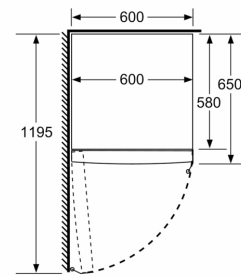

- To achieve the declared energy consumption, the attached distanceholders have to be used. As a result, the appliance depth increases by about 3.5 cm. The appliance used without the distance holder is fully functional, but has a slightly higher energy consumption.

Special Accessories

Environment and Safety

Installation

General Information

Series 6, free-standing fridge, 186 x 60 cm, Brushed steel anti-fingerprint, Silver KSV36AI31U

	a	b	c	d	e	f
KSW36, GSD36	187					
KSV36, KSF36, GSN36, GSV36	186					
KSV33, GSN33, GSV33	176	60	65	58	60	119.5
KSV29, GSN29, GSV29	161					
GSV24	146					
GSN51	161					
GSN54	176	70	78	70	70	142
GSN58	191					

- a Height
- b Width
- c Depth with closed door w/o handle and w/o distance part
- d Depth of cabinet w/o distance part
- e Width with open door w/o handle
- f Depth with open door w/o handle w/o distance part

measurements in cm

measurements in mm