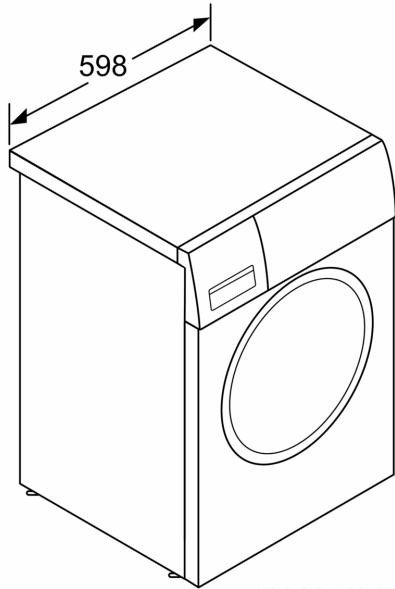

**Series 4, Front Load Washing
Machine, 8 kg, 1000 rpm
WAJ20180SG**

---

measurements in mm