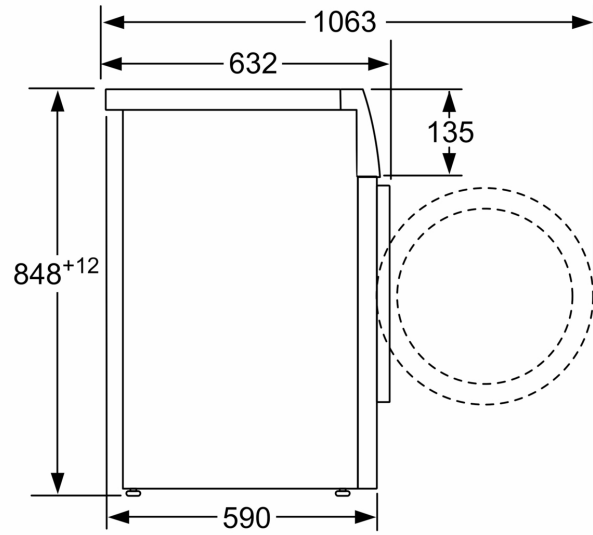

Built-in / Free-standing:	Free-standing
Door hinge:	Left
Color / Material body:	White
Length electrical supply cord:	160.0 cm
Height of the appliance:	848 mm
Dimensions of the product:	848x598x590 mm
Wheels:	No
Net weight:	66.7 kg
Drum volume:	63 l
Door Frame:	White-Black Grey
Noise level washing:	54 dB(A) re 1 pW
Connection rating:	2300 W
Fuse protection:	10 A
Voltage:	220-240 V
Frequency:	50 Hz
ENERGY STAR® certified:	No
Cord included:	Yes
Plug type:	GB plug
Length of supply hose (in):	59.05 "
Dimensions of the packed product:	34.25 x 25.59 x 26.77
Net weight:	147.000 lbs
Gross weight:	149.000 lbs
Length of drain hose:	150.00 cm
Length of supply hose:	150.00 cm
Dimensions of the packed product (HxWxD):	870 x 650 x 680 mm
Gross weight:	67.7 kg
Connection rating:	2300 W
Fuse protection:	10 A
Voltage:	220-240 V
Frequency:	50 Hz
Water protection system:	Multiple water protection
Maximum spin speed:	1000 rpm
Spin speed options:	Variable
Digital countdown indicator:	Yes
Progress indicator:	LED-display
Maximum capacity in kg (EU 2017/1369):	8.0 kg

Technical Information

- Capacity: 8 Kg
- Maximum spin speed: 1000 rpm
- 32cm porthole, 165° swing door
- Dimensions (H x W x D): 84.8 cm x 59.8 cm x 59.0 cm

Programmes

- Cotton 20°C, Cottons 40°C, Cottons Eco 40°C, Prewash 40°C, Cottons 60°C, Cottons Eco 60°C, Cottons 90°C, Rinse, Spin/Drain, AllergyPlus, Mix Load 40°C, Wool, Synthetics 30°C, Quick 15/30min, Quilt/Blanket 40°C

**Series 4, Front Load Washing
Machine, 8 kg, 1000 rpm
WAJ20180SG**

measurements in mm

measurements in mm