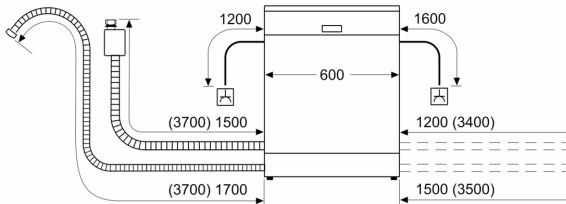

#### **Bosch - Header 7**

- Product dimensions (HxWxD): 84.5 x 60 x 60 cm

**Series 4, Bosch Free-standing  
dishwasher, 60 cm, Brushed black  
steel anti-fingerprint  
SMS4HMC01R**

measurements in mm

⌚ socket  
( ) values with extension kit