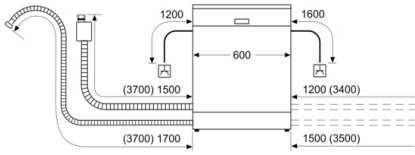

**Series 4, Free-standing dishwasher, 60 cm,
Silver Inox
SMS4HCI48E**

measurements in mm

socket
( ) values with extension kit