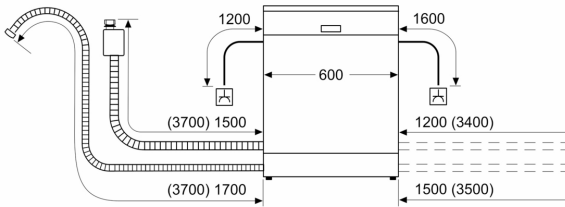

**Series 4, Bosch Free-standing
dishwasher, 60 cm, Brushed steel
anti-fingerprint
SMS4EMI06E**

measurements in mm

⚡ socket
() values with extension kit