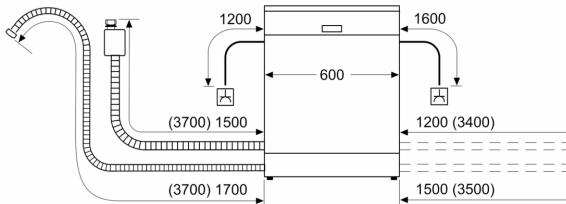

Bosch - Header 7

- Product dimensions (HxWxD): 84.5 x 60 x 60 cm

BOSCH - Header 8

- EcoDrying and Heat exchanger

* Please find warranty terms under [please insert here the local URL (internet address, e.g. <https://www.bosch-home.com/> but with the direct page with the warranty terms)

**Series 4, Bosch Free-standing
dishwasher, 60 cm, Brushed steel
anti-fingerprint
SMS4ECI14E**

measurements in mm

⬠ socket
() values with extension kit