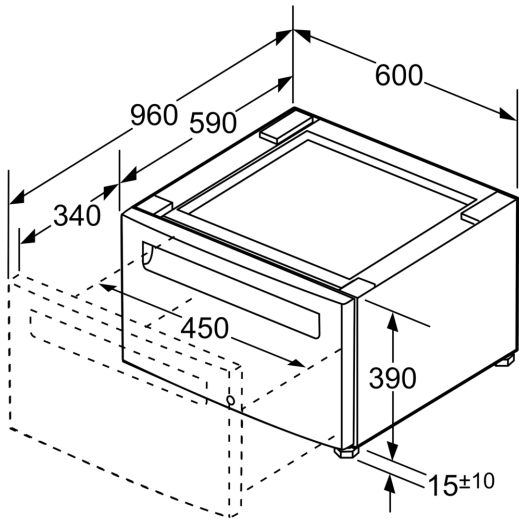

**Laundry Accessory
WTZPW20D**

To Raise Dryer Height and For Additional Storage, Dryer Can Be Installed on Pedestal-with-Drawer Accessory (Dryer Meets ADA Requirements on Pedestal)

Laundry Accessory
WTZPW20D

measurements in inches (mm)

measurements in inch

measurements in mm