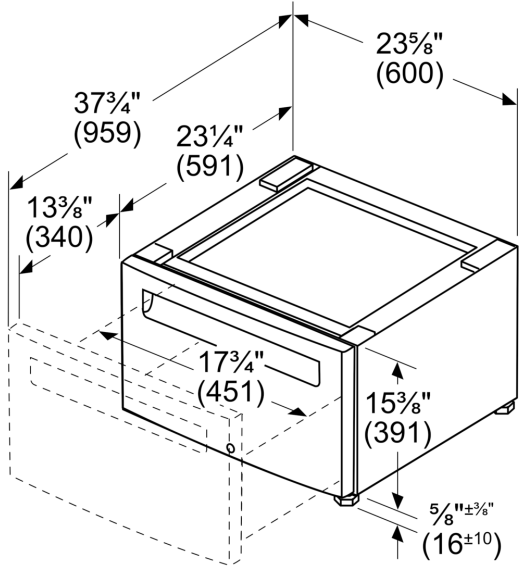

**Laundry Accessory
WTZPW20D**

To Raise Dryer Height and For Additional Storage, Dryer Can Be Installed on Pedestal-with-Drawer Accessory (Dryer Meets ADA Requirements on Pedestal)

Laundry Accessory
WTZPW20D

measurements in inches (mm)

measurements in inch

measurements in mm