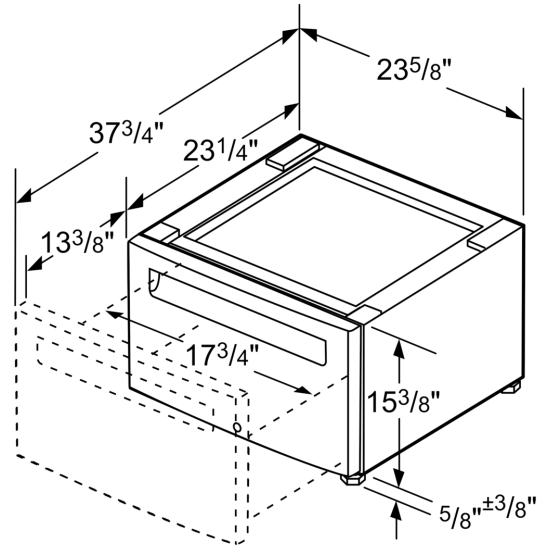

**Laundry Accessory
WTZPW20D**

To Raise Dryer Height and For Additional Storage, Dryer Can Be Installed on Pedestal-with-Drawer Accessory (Dryer Meets ADA Requirements on Pedestal)

Laundry Accessory
WTZPW20D

measurements in inches (mm)

measurements in inch

measurements in mm