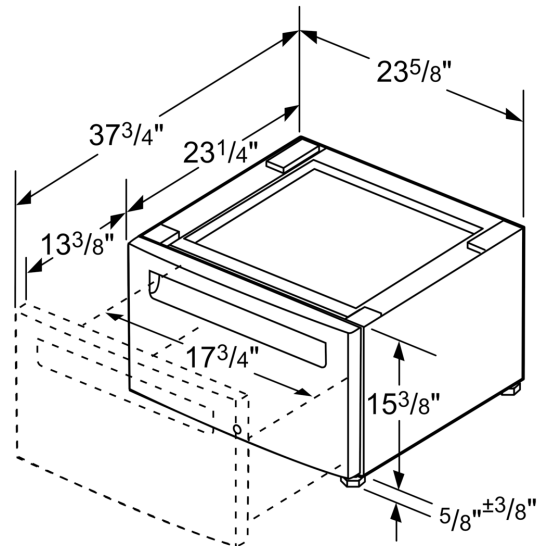

**Washer platform with pull-out
WMZPW2XW**

Product group: Accessory
Brand: Bosch
Product name / series name:
SKU: WMZPW2XW
Internal article number: 000000000017008589
EAN code: 4242005440405
Product Packaging Dimensions (HxWxD): 16.92 x 24.40 x 24.40
Net Weight: 34.000 lbs
Gross Weight: 42.000 lbs
Quantity per packing unit:
Standard number of units per pallet:
UPC code: 825225972211

Washer platform with pull-out WMZPW2XW

measurements in inches (mm)

measurements in inch

measurements in mm