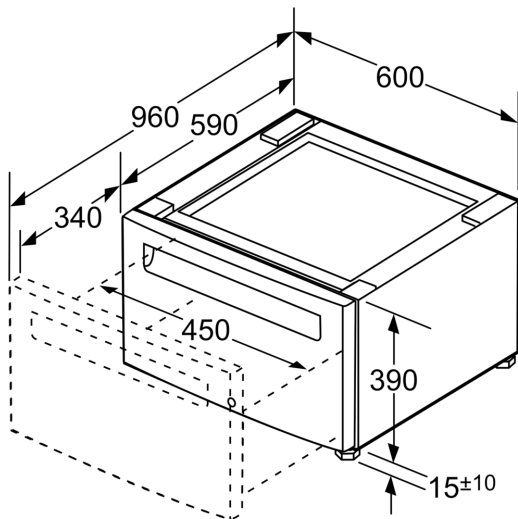

**Washer platform with pull-out
WMZPW2XW**

Product group: Accessory
Brand: Bosch
Product name / series name:
SKU: WMZPW2XW
Internal article number: 000000000017008589
EAN code: 4242005440405
Product Packaging Dimensions (HxWxD): 16.92 x 24.40 x 24.40
Net Weight: 34.000 lbs
Gross Weight: 42.000 lbs
Quantity per packing unit:
Standard number of units per pallet:
UPC code: 825225972211

Washer platform with pull-out WMZPW2XW

measurements in inches (mm)

measurements in inch

measurements in mm