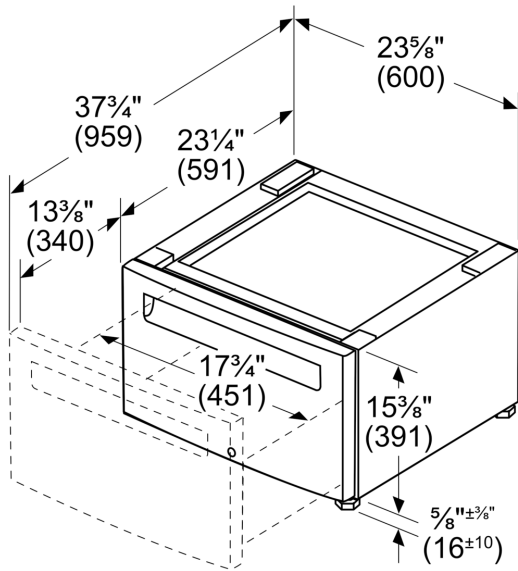

**Washer platform with pull-out
WMZPW2XW**

Product group: Accessory
Brand: Bosch
Product name / series name:
SKU: WMZPW2XW
Internal article number: 000000000017008589
EAN code: 4242005440405
Product Packaging Dimensions (HxWxD): 16.92 x 24.40 x 24.40
Net Weight: 34.000 lbs
Gross Weight: 42.000 lbs
Quantity per packing unit:
Standard number of units per pallet:
UPC code: 825225972211

Washer platform with pull-out WMZPW2XW

measurements in inches (mm)

measurements in inch

measurements in mm