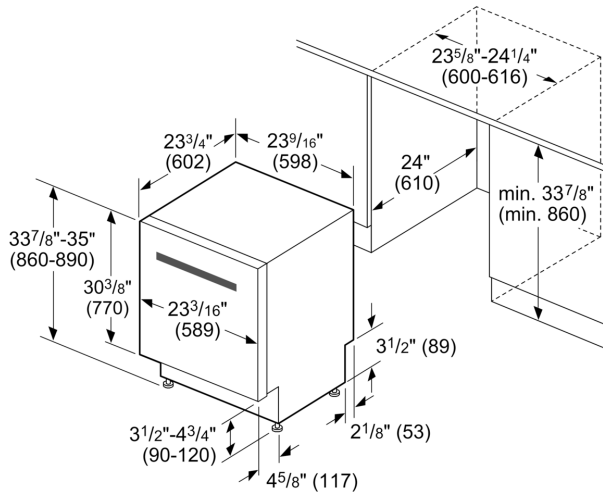

Design

- Full Size Stainless Steel Tall Tub Installs Perfectly Flush
- 16 Place Setting Capacity
- LED Remaining Time Display
- Flexible Silverware Basket Can be Split into Two Pieces and Placed Anywhere for Added Flexibility
- Extra Tall Item Sprinkler Cleans Items 22" Tall

Dishwasher, 24", Stainless steel SHXN8U55UC

measurements in inches (mm)