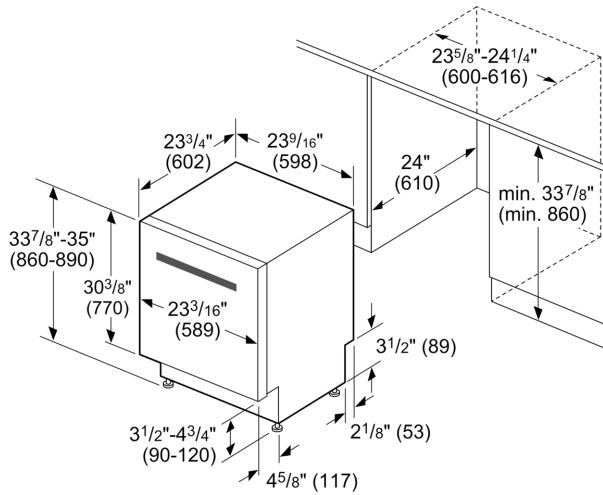

Design

- Full Size Stainless Steel Tall Tub Installs Perfectly Flush
- 16 Place Setting Capacity
- LED Remaining Time Display

Performance

- 6 Programs and 5 Options
- Detergent Tray Optimizes Detergent Dissolving
- Load Size Sensor Automates Wash Temperature
- Sanitize Option Eliminates Bacteria and Enhances Drying Results
- ExtraShine™ Option Enhances Shine and Drying Results of your Dishes

Dishwasher, 24", Black SHX68T56UC

measurements in inches (mm)