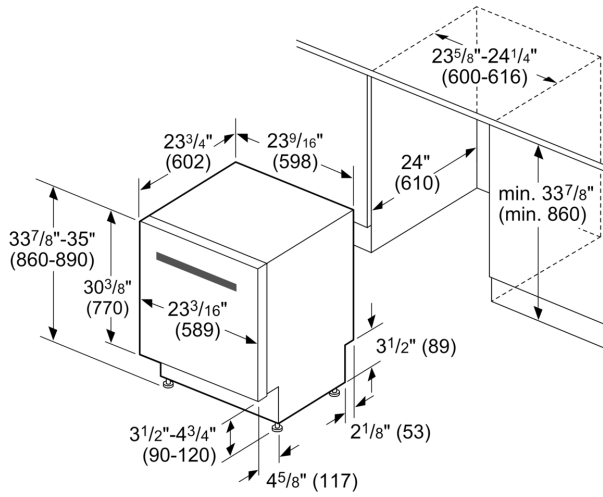

Design

- Full Size Stainless Steel Tall Tub Installs Perfectly Flush
- 16 Place Setting Capacity
- LED Remaining Time Display

Performance

- 6 Programs and 5 Options
- Detergent Tray Optimizes Detergent Dissolving
- Load Size Sensor Automates Wash Temperature
- Sanitize Option Eliminates Bacteria and Enhances Drying Results
- ExtraShine™ Option Enhances Shine and Drying Results of your Dishes

Dishwasher, 24", White SHX68T52UC

measurements in inches (mm)