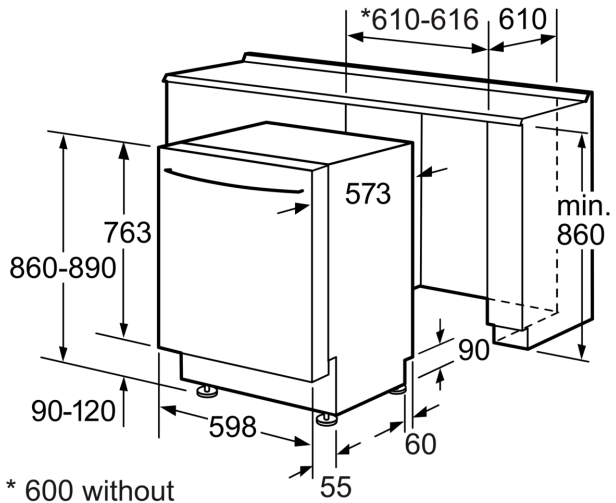

Capacity

- 14 Place Setting Capacity
- RackMatic® Automatically Adjustable Upper Rack
- Duo-Flex Silverware Basket
- Extra Tall Item Sprinkler Cleans Items 22" Tall

Dishwasher, 24", Black
SHX68R56UC

* 600 without decorative strips

Measurements in mm

* 23⁵/₈" without decorative strip

measurements in inches