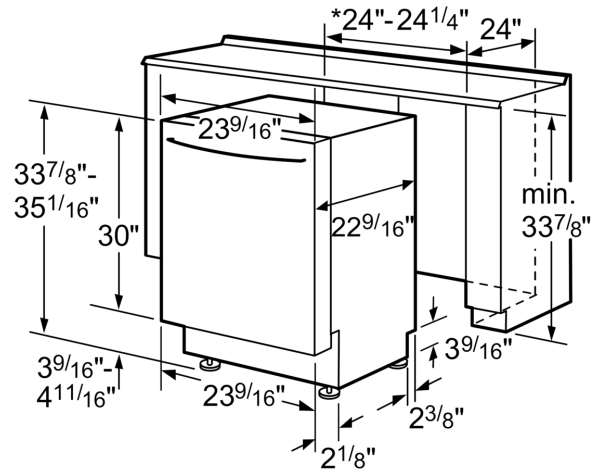

Capacity

- 14 Place Setting Capacity
- RackMatic® Automatically Adjustable Upper Rack
- Duo-Flex Silverware Basket
- Extra Tall Item Sprinkler Cleans Items 22" Tall

Dishwasher, 24", Black
SHX68R56UC

* 600 without decorative strips

Measurements in mm

* 23⁵/₈" without decorative strip

measurements in inches