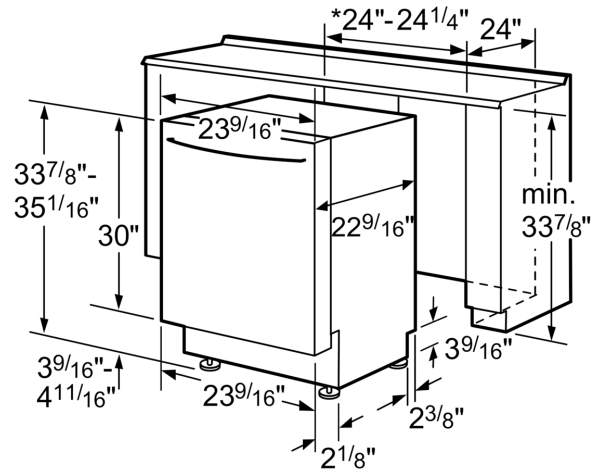

Capacity

- 14 Place Setting Capacity
- RackMatic® Automatically Adjustable Upper Rack
- Duo-Flex Silverware Basket
- Extra Tall Item Sprinkler Cleans Items 22" Tall

Dishwasher, 24", White
SHX68R52UC

Measurements in mm

* 23⁵/₈" without decorative strip

measurements in inches