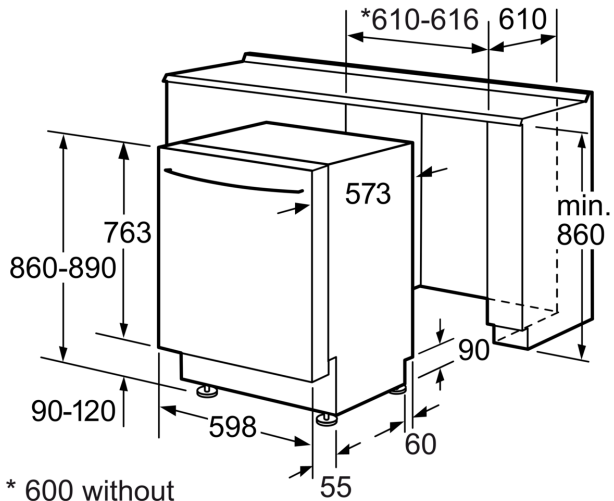

Capacity

- 14 Place Setting Capacity
- RackMatic® Automatically Adjustable Upper Rack
- Duo-Flex Silverware Basket
- Extra Tall Item Sprinkler Cleans Items 22" Tall

Dishwasher, 24", White
SHX68R52UC

Measurements in mm

* 23⁵/₈" without decorative strip

measurements in inches