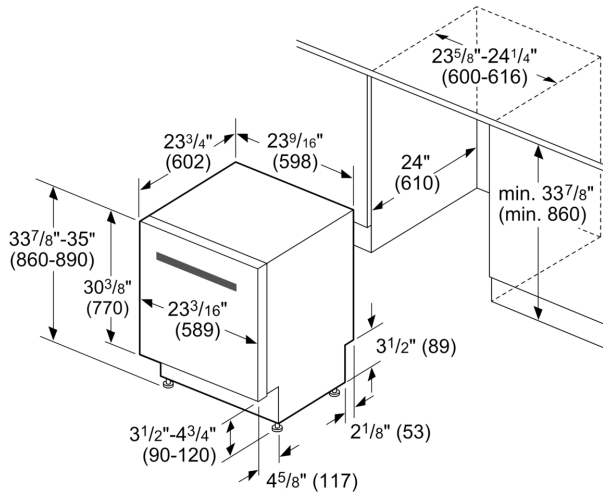

Design

- Full Size Stainless Steel Tall Tub Installs Perfectly Flush
- 16 Place Setting Capacity
- LED Remaining Time Display

Performance

- 5 Programs and 5 Options
- Detergent Tray Optimizes Detergent Dissolving
- Load Size Sensor Automates Wash Temperature
- Sanitize Option Eliminates Bacteria and Enhances Drying Results
- ExtraShine™ Option Enhances Shine and Drying Results of your Dishes

measurements in inches (mm)