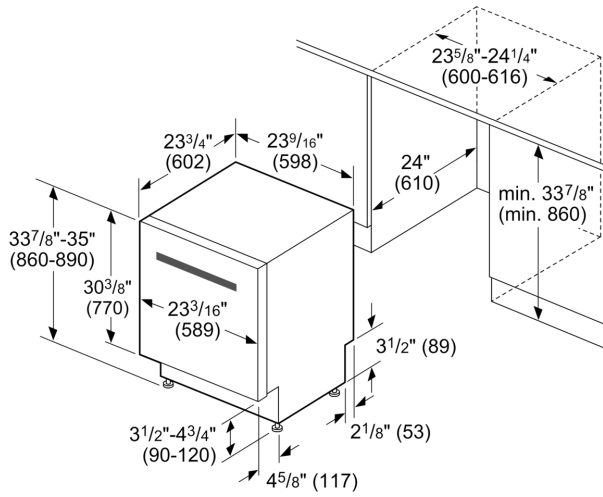

Dishwasher, 24", Stainless steel SHX53T55UC

measurements in inches (mm)