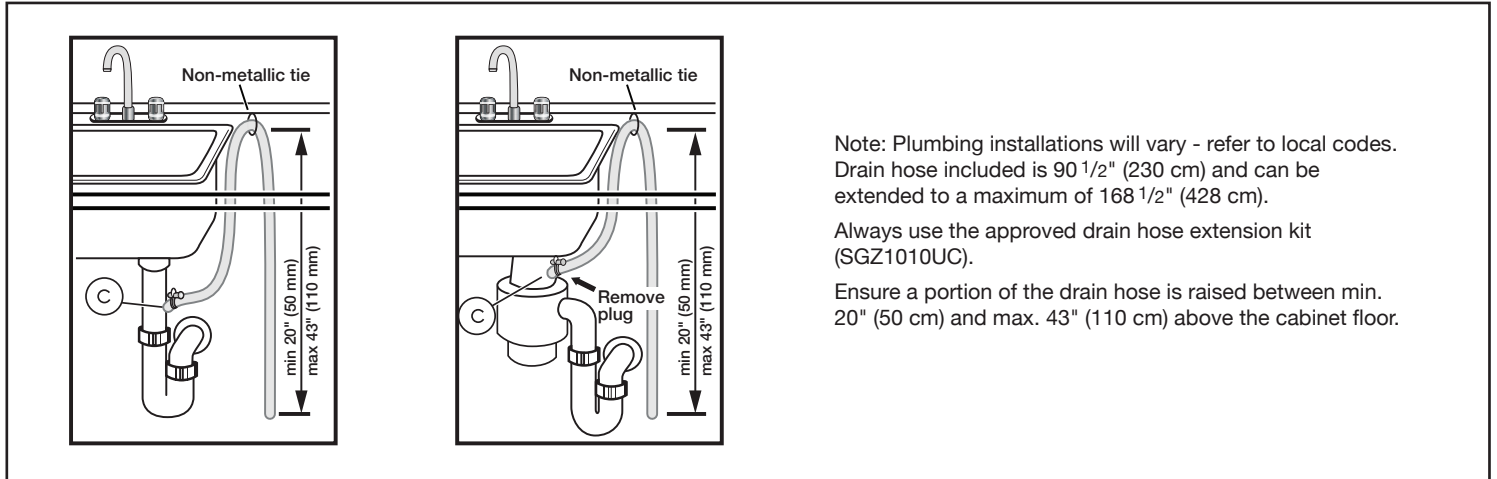

Notes: All height, width and depth dimensions are shown in inches. BSH reserves the absolute and unrestricted right to change product materials and specifications, at any time, without notice. Consult the product's installation instructions for final dimensional data and other details prior to making cutout.

24" Bar Handle Dishwasher

100 Series – Stainless Steel SHX3AR75UC

BOSCH

Invented for life

Installation Details

Accessories: To purchase Bosch accessories, cleaners & parts please visit www.bosch-home.com/us/store or call 1-800-944-2904 (Mon to Fri 5 am to 6 pm PST, Sat 6 am to 3 pm PST).