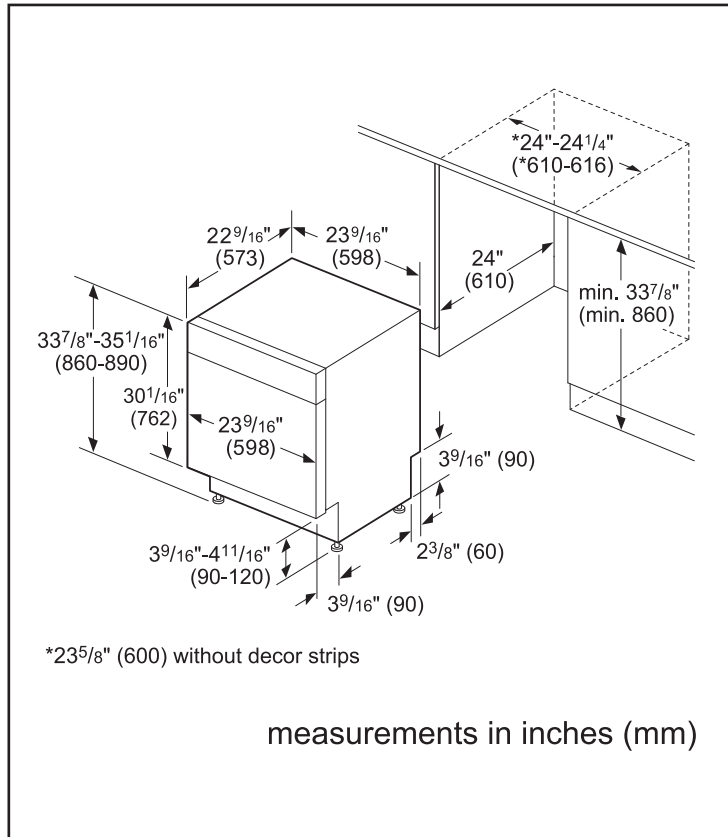

24" Bar Handle Dishwasher

100 Series – Stainless Steel SHX3AR75UC

Installation Details

Accessories: To purchase Bosch accessories, cleaners & parts please visit www.bosch-home.com/us/store or call 1-800-944-2904 (Mon to Fri 5 am to 6 pm PST, Sat 6 am to 3 pm PST).

Notes: All height, width and depth dimensions are shown in inches. BSH reserves the absolute and unrestricted right to change product materials and specifications, at any time, without notice. Consult the product's installation instructions for final dimensional data and other details prior to making cutout.

Warranties: Please see Use & Care manual or Bosch website for statement of limited warranty.

For more information on our entire line of products, go to www.bosch-home.com/us or call 1-800-944-2904

© BSH Home Appliances Corporation. All rights reserved. Bosch is a registered trademark of Robert Bosch GmbH.