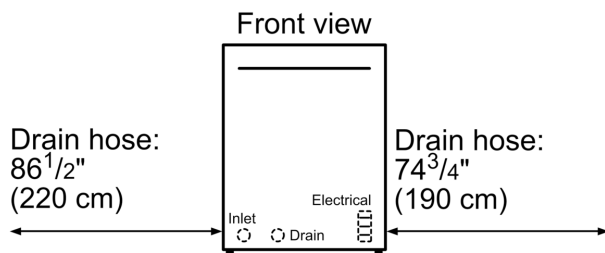

Design

- Stainless Steel TallTub w/ *PP

Performance

- 4 Wash Cycles and 2 Options
- Sanitize Option eliminates bacteria and enhances drying results

Efficiency

- Exceeds ENERGY STAR Requirements for Water by 69%
- EcoSense™ Reduces Energy Usage by up to 20%
- Half Load Cycle for small loads

Convenience

- Bosch Exclusive 24/7 Overflow Leak Protection
- 9 h Delay Start Timer

Capacity

- 14 Place Setting Capacity
- Standard Racks
- Long Silverware Basket

Dishwasher, 24", White SHX3AR52UC

The electrical junction box and water inlet are at the front of the appliance, the drain at the rear.