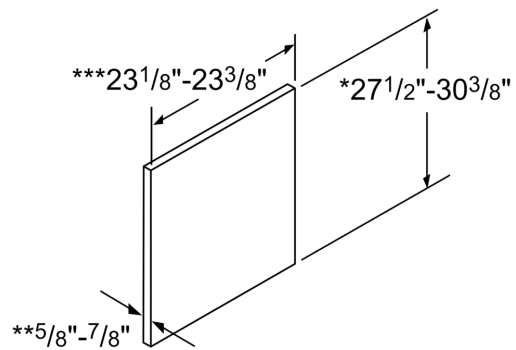

** measured from the bottom edge of the countertop panel thickness recommended 20 mm panel weight 9-18 lb

*** 610 wide panel may be used depending on cabinet design measurements in mm

* 23 5/8" without decor strips

** measured from the bottom edge of the countertop panel thickness recommended 3/4" panel weight 9-18 lb

*** 24" wide panel may be used depending on cabinet design measurements in inches

* measured from the bottom edge of the countertop panel

** thickness recommended 20 mm, panel weight 4-8 kg

*** 610 mm wide panel may be used depending on cabinet design

Measurements in mm

* measured from the bottom edge of the countertop panel

** thickness recommended 3/4", panel weight 9-18 lb

*** 24" wide panel may be used depending on cabinet design

Measurements in inches