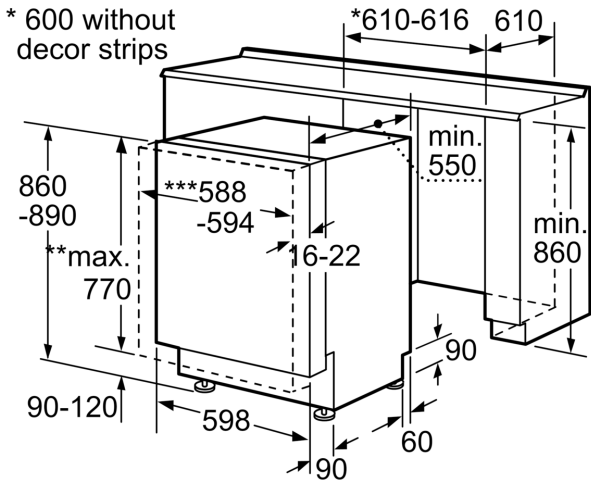

Capacity

- 14 Place Setting Capacity
- RackMatic® Automatically Adjustable Upper Rack
- Duo-Flex Silverware Basket
- Extra Tall Item Sprinkler Cleans Items 22" Tall

Dishwasher, 24" SHV68R53UC

* 600 without decor strips

** measured from the bottom edge of the countertop panel thickness recommended 20 mm panel weight 9-18 lb

*** 610 wide panel may be used depending on cabinet design measurements in mm

* 23 5/8" without decor strips

*** 24" wide panel may be used depending on cabinet design

Measurements in inches