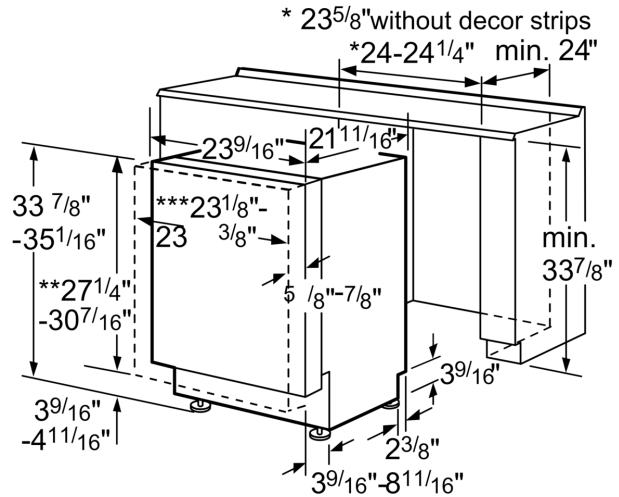

Capacity

- 14 Place Setting Capacity
- RackMatic® Automatically Adjustable Upper Rack
- Duo-Flex Silverware Basket
- Extra Tall Item Sprinkler Cleans Items 22" Tall

Dishwasher, 24" SHV68R53UC

* 600 without decor strips

** measured from the bottom edge of the countertop panel thickness recommended 20 mm panel weight 9-18 lb

*** 610 wide panel may be used depending on cabinet design measurements in mm

* 23 5/8" without decor strips

*** 24" wide panel may be used depending on cabinet design

Measurements in inches