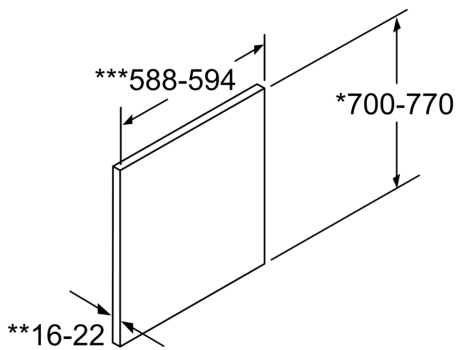

** measured from the bottom edge of the countertop panel thickness recommended 20 mm panel weight 9-18 lb

*** 610 wide panel may be used depending on cabinet design measurements in mm

* 23 5/8" without decor strips

** measured from the bottom edge of the countertop panel thickness recommended 3/4" panel weight 9-18 lb

*** 24" wide panel may be used depending on cabinet design measurements in inches

* measured from the bottom edge of the countertop panel

** thickness recommended 20 mm, panel weight 4-8 kg

*** 610 mm wide panel may be used depending on cabinet design

Measurements in mm

* measured from the bottom edge of the countertop panel

** thickness recommended 3/4", panel weight 9-18 lb