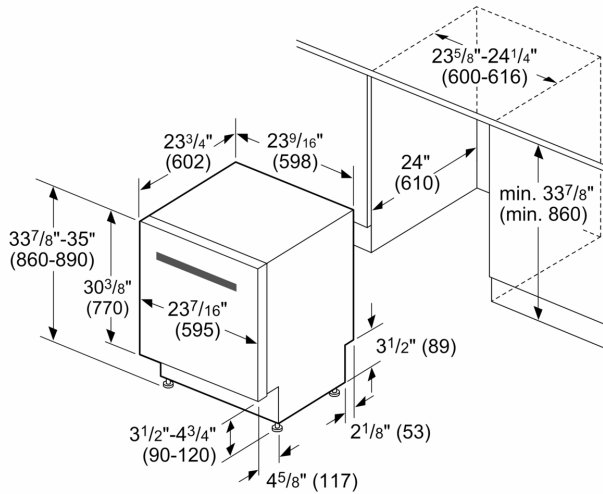

Number of Options:	4
Number of options:	5
3rd rack:	Standard 3rd rack
Tub Material:	Stainless Steel
Concealed heating element:	Yes
Five-level wash:	Yes
Water Softener:	No
ChildLock:	No
Total Annual Energy Consumption:	269 kWh
Energy Efficiency Class:	Tier 1
ENERGY STAR®:	No
Total Annual Water Consumption:	624 gal
Number of Place Settings:	16

measurements in inches (mm)

Measurements in inches (mm)

All connections are at the rear of the appliance. Extension for drain hose available as accessory. Junction Box for hard wired connection available as accessory.

- A:** Front view
- B:** Drain hose
- C:** Electrical Power Cord: length shown according to Installation Instructions
- D:** Inlet
- E:** Drain
- F:** Electrical