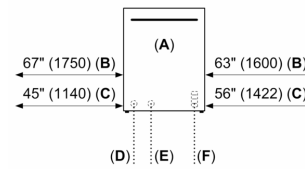

Number of Options:	4
Number of options:	5
3rd rack:	Standard 3rd rack
Tub Material:	Stainless Steel
Concealed heating element:	Yes
Five-level wash:	Yes
Water Softener:	No
ChildLock:	No
Total Annual Energy Consumption:	269 kWh
Energy Efficiency Class:	Tier 1
ENERGY STAR®:	No
Total Annual Water Consumption:	624 gal
Number of Place Settings:	16

measurements in inches (mm)

Measurements in inches (mm)

All connections are at the rear of the appliance. Extension for drain hose available as accessory. Junction Box for hard wired connection available as accessory.