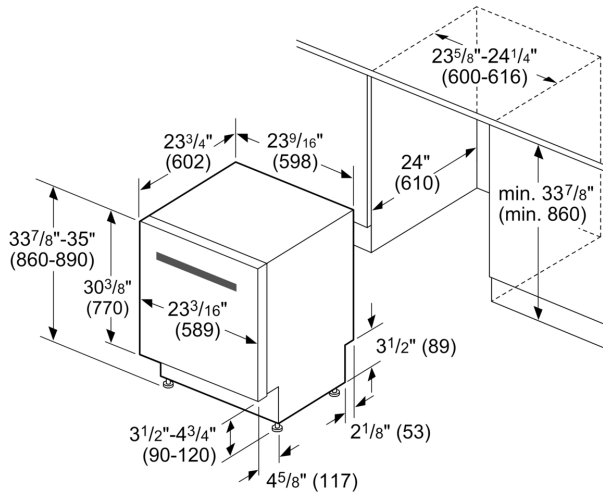

Design

- Full Size Stainless Steel Tall Tub Installs Perfectly Flush
- 16 Place Setting Capacity
- LED Remaining Time Display

Performance

- 6 Programs and 5 Options
- Detergent Tray Optimizes Detergent Dissolving
- Load Size Sensor Automates Wash Temperature
- Sanitize Option Eliminates Bacteria and Enhances Drying Results
- ExtraShine™ Option Enhances Shine and Drying Results of your Dishes

Dishwasher, 24", Stainless steel SHP68T55UC

measurements in inches (mm)