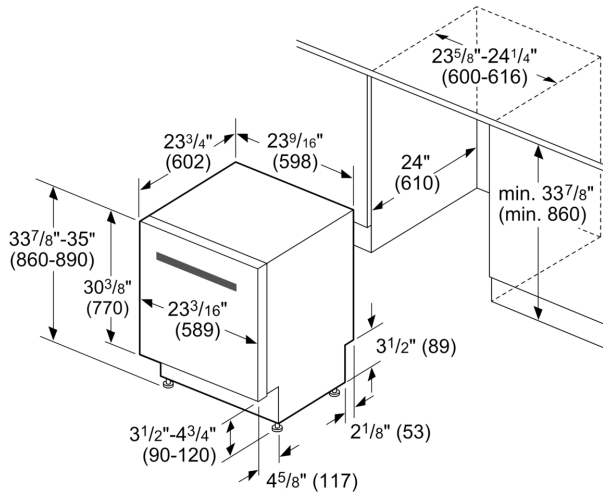

### **Design**

- Full Size Stainless Steel Tall Tub Installs Perfectly Flush
- 15 Place Setting Capacity
- LED Remaining Time Display

## Dishwasher, 24", Stainless steel SHP53TL5UC

measurements in inches (mm)