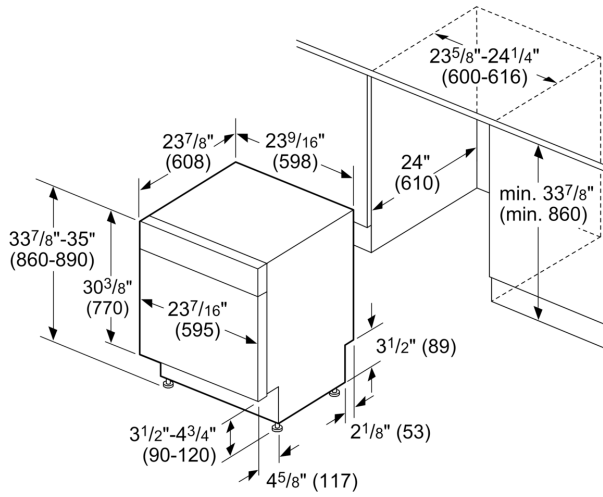

Design

- Full Size Stainless Steel Tall Tub Installs Perfectly Flush
- 16 Place Setting Capacity
- RackMatic® on Upper Rack - 3 Height Adjustments and Up to 9 Possible Rack Positions
- Flexible Silverware Basket Can be Split into Two Pieces and Placed Anywhere for Added Flexibility
- Extra Tall Item Sprinkler Cleans Items 22" Tall

Dishwasher, 24", Stainless steel SHE8PT55UC

measurements in inches (mm)