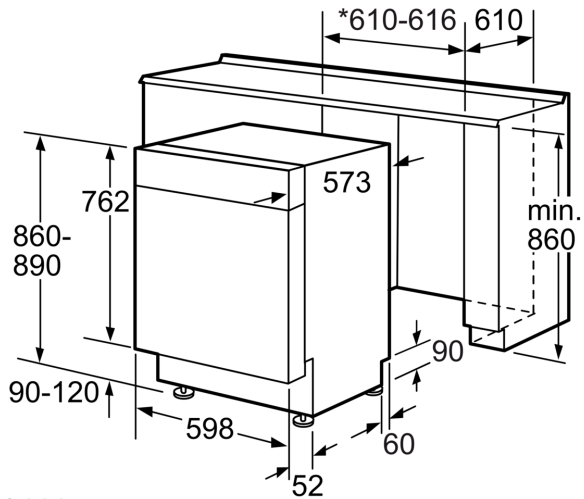

Capacity

- 14 Place Setting Capacity
- RackMatic® Automatically Adjustable Upper Rack
- Duo-Flex Silverware Basket
- Extra Tall Item Sprinkler Cleans Items 22" Tall

**Dishwasher, 24", Black
SHE68R56UC**

* 600 without decorative strips

Measurements in mm

* 23 5/8" without decorative strip

measurements in inches