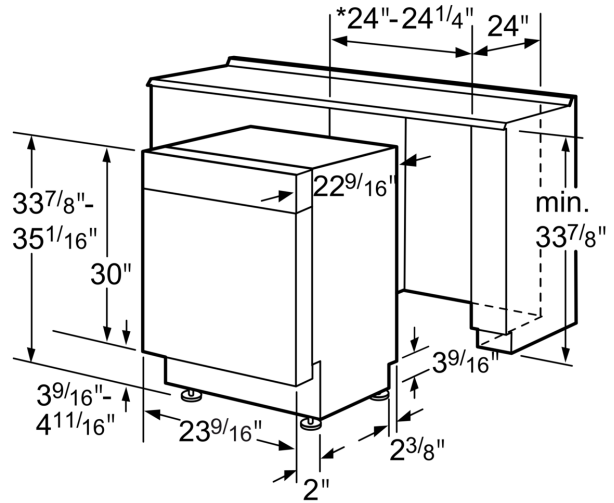

Capacity

- 14 Place Setting Capacity
- RackMatic® Automatically Adjustable Upper Rack
- Duo-Flex Silverware Basket
- Extra Tall Item Sprinkler Cleans Items 22" Tall

**Dishwasher, 24", Black
SHE68R56UC**

* 600 without decorative strips

Measurements in mm

* 23 5/8" without decorative strip

measurements in inches