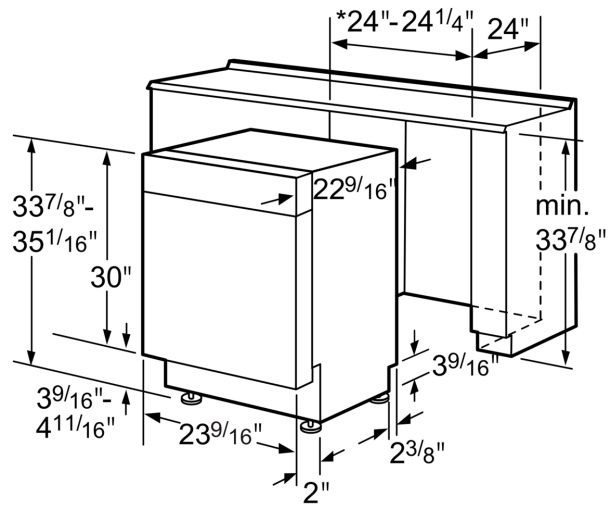

Capacity

- 14 Place Setting Capacity
- RackMatic® Automatically Adjustable Upper Rack
- Duo-Flex Silverware Basket
- Extra Tall Item Sprinkler Cleans Items 22" Tall

**Dishwasher, 24", Stainless steel
SHE68R55UC**

* 600 without decorative strips

Measurements in mm

* 23 5/8" without decorative strip

measurements in inches