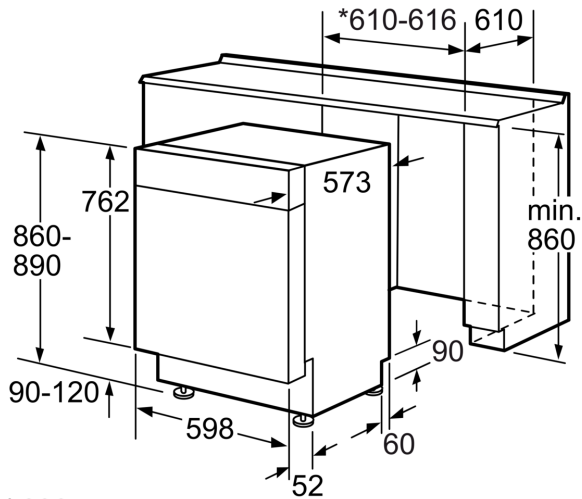

Capacity

- 14 Place Setting Capacity
- RackMatic® Automatically Adjustable Upper Rack
- Duo-Flex Silverware Basket
- Extra Tall Item Sprinkler Cleans Items 22" Tall

**Dishwasher, 24", Stainless steel
SHE68R55UC**

* 600 without decorative strips

Measurements in mm

* 23 5/8" without decorative strip

measurements in inches