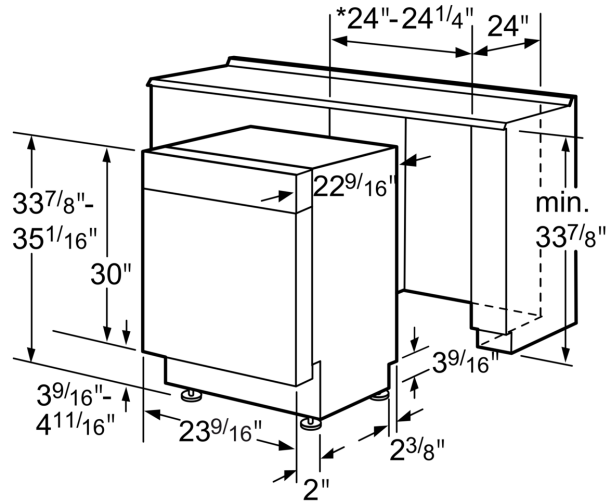

Capacity

- 14 Place Setting Capacity
- RackMatic® Automatically Adjustable Upper Rack
- Duo-Flex Silverware Basket
- Extra Tall Item Sprinkler Cleans Items 22" Tall

Dishwasher, 24", White
SHE68R52UC

* 600 without decorative strips

Measurements in mm

* 23 5/8" without decorative strip

measurements in inches