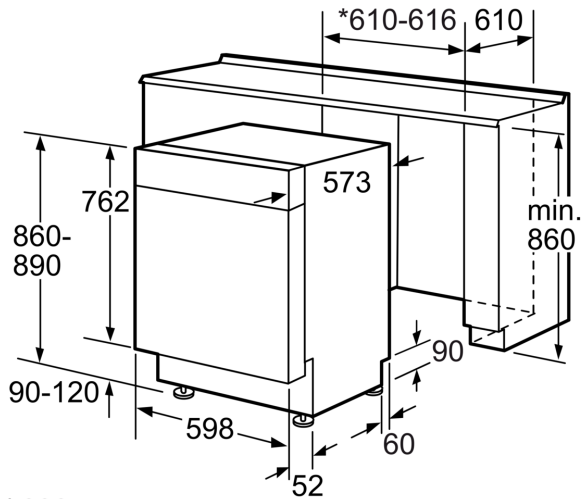

Capacity

- 14 Place Setting Capacity
- RackMatic® Automatically Adjustable Upper Rack
- Duo-Flex Silverware Basket
- Extra Tall Item Sprinkler Cleans Items 22" Tall

Dishwasher, 24", White
SHE68R52UC

* 600 without decorative strips

Measurements in mm

* 23 5/8" without decorative strip

measurements in inches