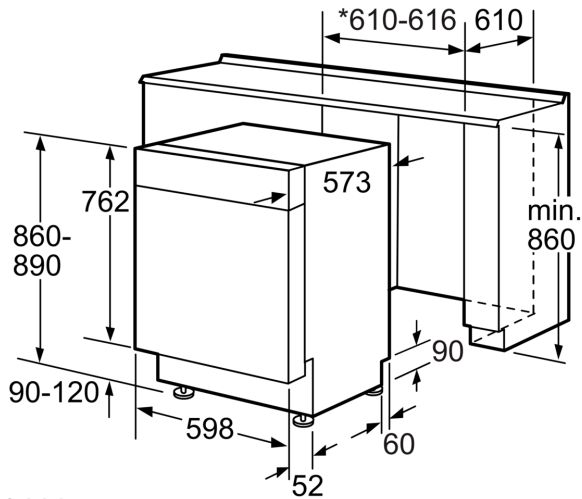

Dishwasher, 24", White
SHE55M12UC

* 600 without decorative strips

Measurements in mm

* 23 5/8" without decorative strip

measurements in inches