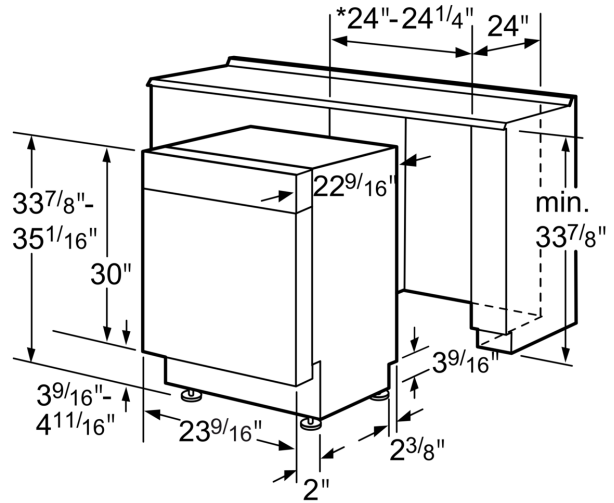

Dishwasher, 24", White
SHE55M12UC

* 600 without decorative strips

Measurements in mm

* 23 5/8" without decorative strip

measurements in inches