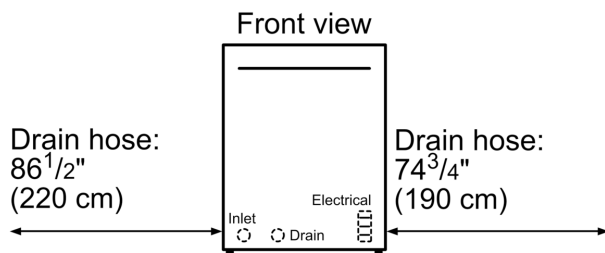

Capacity

- 14 Place Setting Capacity
- 300 Series Racks
- Duo-Flex Silverware Basket
- Manual Height Adjustment for Upper Rack

Dishwasher, 24", White SHE3ARF2UC

The electrical junction box and water inlet are at the front of the appliance, the drain at the rear.