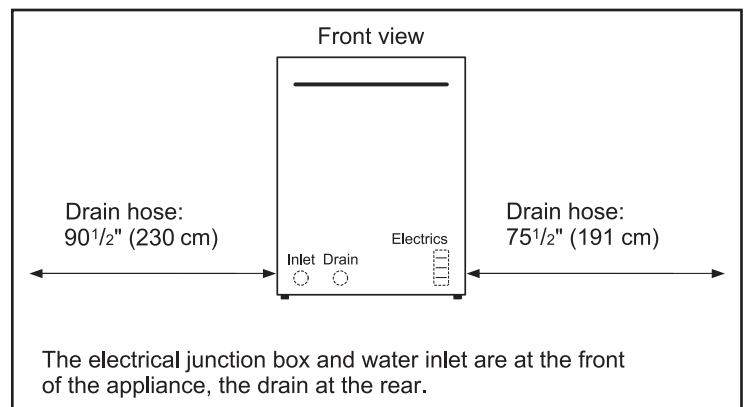

24" Recessed Handle Dishwasher

100 Series – Stainless Steel SHE3AR75UC

Installation Details

Accessories: To purchase Bosch accessories, cleaners & parts please visit www.bosch-home.com/us/store or call 1-800-944-2904 (Mon to Fri 5 am to 6 pm PST, Sat 6 am to 3 pm PST).

Notes: All height, width and depth dimensions are shown in inches. BSH reserves the absolute and unrestricted right to change product materials and specifications, at any time, without notice. Consult the product's installation instructions for final dimensional data and other details prior to making cutout.

Warranties: Please see Use & Care manual or Bosch website for statement of limited warranty.

For more information on our entire line of products, go to www.bosch-home.com/us or call 1-800-944-2904

© BSH Home Appliances Corporation. All rights reserved. Bosch is a registered trademark of Robert Bosch GmbH.