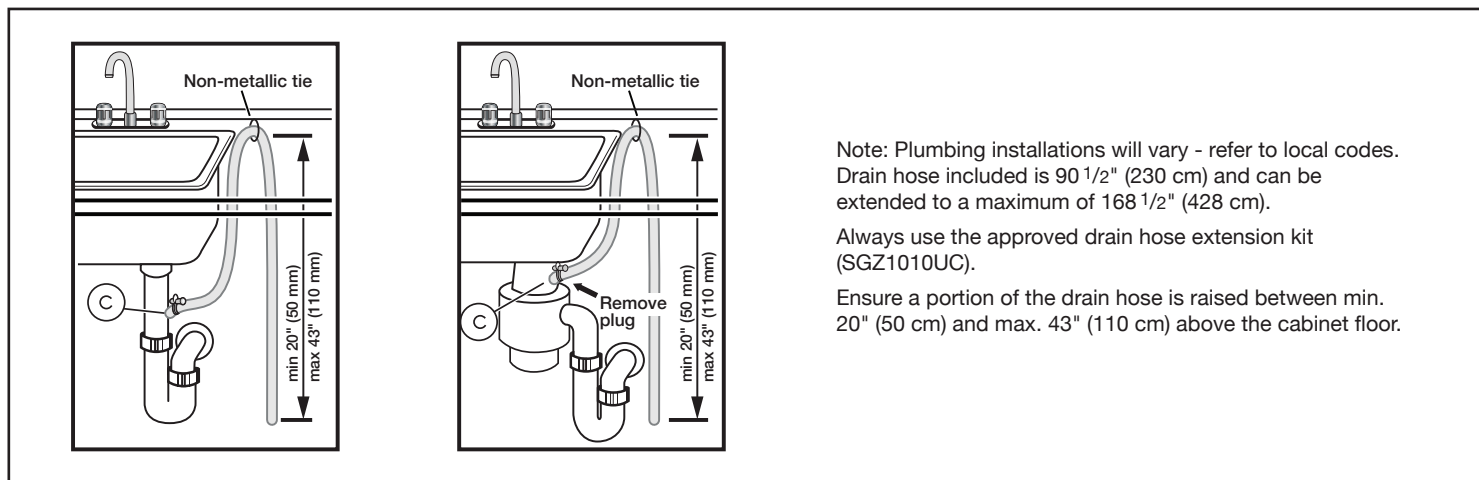

24" Recessed Handle Dishwasher

100 Series – White SHE3AR72UC

BOSCH
Invented for life

Installation Details

Accessories: To purchase Bosch accessories, cleaners & parts please visit www.bosch-home.com/us/store or call 1-800-944-2904 (Mon to Fri 5 am to 6 pm PST, Sat 6 am to 3 pm PST).

Notes: All height, width and depth dimensions are shown in inches. BSH reserves the absolute and unrestricted right to change product materials and specifications, at any time, without notice. Consult the product's installation instructions for final dimensional data and other details prior to making cutout.

Warranties: Please see Use & Care manual or Bosch website for statement of limited warranty.

For more information on our entire line of products, go to www.bosch-home.com/us or call 1-800-944-2904

© BSH Home Appliances Corporation. All rights reserved. Bosch is a registered trademark of Robert Bosch GmbH.