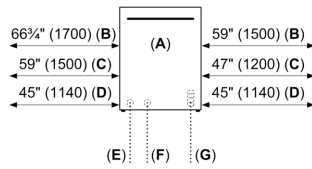

Measurements in inches (mm)

All connections are located on the rear of the appliance.
Extension for drain hose available as accessory.
Junction Box for hard wired connection available as accessory.

A: Front view
B: Drain hose
C: Water inlet hose
D: Electrical Power Cord: length shown according to Installation Instructions
E: Inlet
F: Drain
G: Power