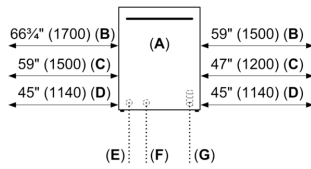

Capacity

- 14 Place Setting Capacity
- Vario™ Racks for Flexible Loading
- Manual Height Adjustment Upper Rack
- Flexible Silverware Basket

Dishwasher, 24", Stainless steel SGE63E15UC

Measurements in inches (mm)