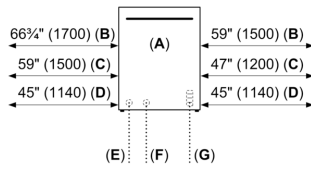

Capacity

- 14 Place Setting Capacity
- Vario™ Racks for Flexible Loading
- Manual Height Adjustment Upper Rack
- Flexible Silverware Basket

Dishwasher, 24", Black SGE63E06UC

Measurements in inches (mm)

All connections are located on the rear of the appliance.
Extension for drain hose available as accessory.
Junction Box for hard wired connection available as accessory.