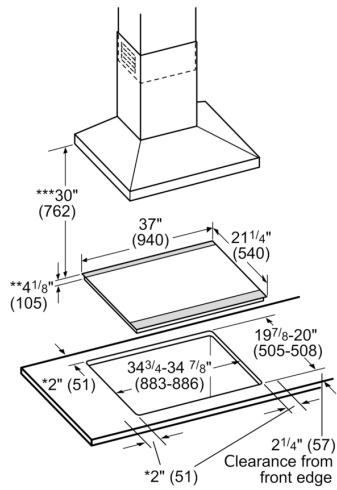

Induction Cooktop, 36", Black, Without Frame NIT8665UC

- Minimum clearance from the cooktop cutout to the wall
- ** Installed depth includes a gap of 1" (26 mm) for ventilation
- *** Minimum clearance between the cooktop surface and lower edge of the exhaust hood.

measurements in inches (mm)