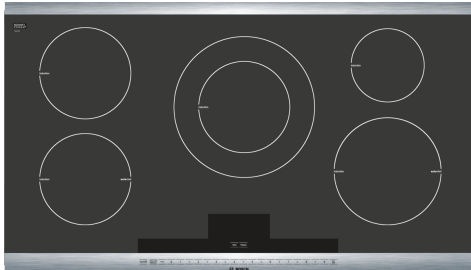

## Induction Cooktop, 36", Black, Without Frame NIT8665UC

HEZ390220 System pan diameter 19 cm  
HEZ390230 System pan diameter 21cm

- **Power Boost:** up to 35% faster heating compared to highest power level.
- **Panel Lock:** locks the control panel to prevent accidental changes in settings
- **Induction:** faster than gas and electric cooktops. Precise cooking, easy cleaning and more efficient.
- **Precise Temperature Control:** Induction cooking offers a range of numbered heat levels for precise temperature and heat levels every time
- **Count-Up Timer:** allows you to accurately time each step of your recipe.

UPC code: ..... 825225866411  
 Color: ..... Black  
 Energy source: ..... Electric  
 Fuse protection: .....50 A  
 Volts: .....208-240 V  
 Frequency: ..... 60 Hz  
 Power Cord Length: ..... 37  
 Plug Type: .....No Plug  
 Required Cutout Size (HxWxD) (in): .....4 1/8" x 34 7/8" x 20"  
 Minimum distance from counter front (in): ..... 2 1/4"  
 Minimum distance from rear wall (in): ..... 2"  
 Overall appliance dimensions (HxWxD) (in): 5/16"+4 1/8" x 37" x 21 1/4"  
 Product Packaging Dimensions (HxWxD): 7 1/16" x 42 1/8" x 26 3/4"  
 Net Weight: ..... 50.000 lbs  
 Gross Weight: .....60.000 lbs  
 Total Number of Heating Elements: ..... 5

## **Induction Cooktop, 36", Black, Without Frame NIT8665UC**

---

### **Efficiency**

- PotSense - Automatically Recognizes Bottom of Pan on Cooking Element