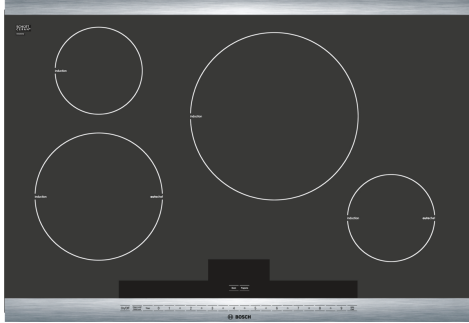

## Induction Cooktop, Black, Without Frame NIT8065UC

HEZ390030	set of 3 pots for induction hob
HEZ390090	Wok Set consisting of 3 Items
HEZ390210	System pan diameter 15 cm
HEZ390230	System pan diameter 21cm
HEZ390260	Paella pan diameter 28 cm

UPC code: ..... 825225866190  
 Color: ..... Black  
 Energy source: ..... Electric  
 Fuse protection: ..... 40 A  
 Volts: ..... 208-240 V  
 Frequency: ..... 60 Hz  
 Power Cord Length: ..... 37  
 Plug type: ..... no plug  
 Required Cutout Size (HxWxD) (in): ..... 4 1/8" x 28 7/8" x 20"  
 Minimum distance from counter front (in): ..... 2 1/4"  
 Minimum distance from rear wall (in): ..... 2"  
 Overall appliance dimensions (HxWxD) (in): 5/16"+4 1/8" x 31" x 21 1/4"  
 Product Packaging Dimensions (HxWxD): 7 1/16" x 36 5/8" x 26 5/8"  
 Net Weight: ..... 42.000 lbs  
 Gross Weight: ..... 50.000 lbs  
 Total Number of Heating Elements: ..... 4