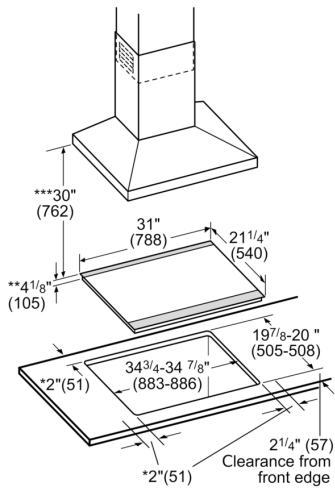

Induction Cooktop, Black, Without Frame NIT8065UC

1. Minimum clearance from the cooktop cutout to the wall
   - ** Installed depth includes a gap of 1" (26 mm) for ventilation
   - *** Minimum clearance between the cooktop surface and lower edge of the exhaust hood.
2. measurements in inches (mm)