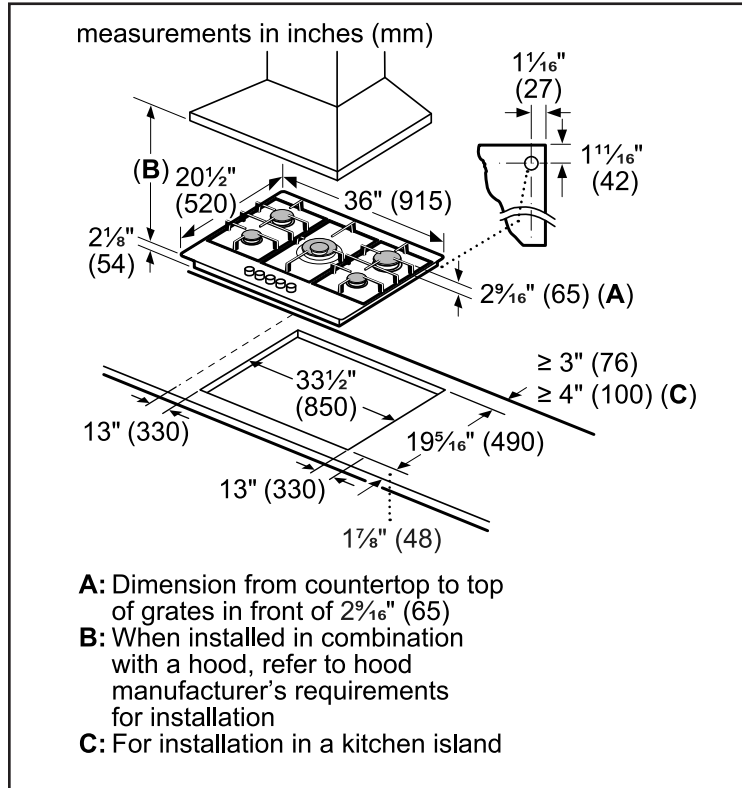

36" Gas Cooktop

Benchmark® Series – Gray Tempered Glass NGMP677UC

Installation Details

Accessories: To purchase Bosch accessories, cleaners & parts please visit www.bosch-home.com/us/store or call 1-800-944-2904 (Mon to Fri 5 am to 6 pm PST, Sat 6 am to 3 pm PST).

Notes: All height, width and depth dimensions are shown in inches. BSH reserves the absolute and unrestricted right to change product materials and specifications, at any time, without notice. Consult the product's installation instructions for final dimensional data and other details prior to making cutout.

Warranties: Please see Use & Care manual or Bosch website for statement of limited warranty.

For more information on our entire line of products, go to www.bosch-home.com/us or call 1-800-944-2904

© BSH Home Appliances Corporation. All rights reserved. Bosch is a registered trademark of Robert Bosch GmbH.