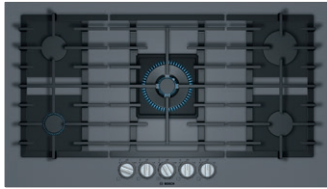

# 36" Gas Cooktop

Benchmark® Series – Gray Tempered Glass NGMP677UC

**NGMP677UC**  
Gray Tempered Glass

**The tempered glass gas cooktop with FlameSelect® – achieve consistent cooking results thanks to nine precisely defined power levels.**

## Features & Benefits

FlameSelect® – allows for a precise adjustment of the flame size with nine defined power levels

Dual flame power burner with two heat options, quickly boil water or maintain a precise simmer