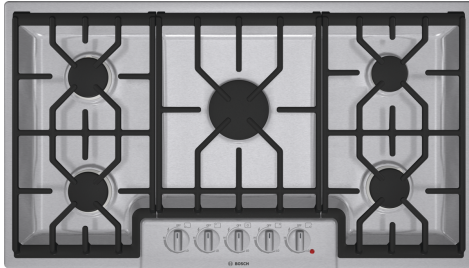

## Gas Cooktop, 36", Stainless steel NGM8654UC

NEZ1054      LP CONVERSION KIT, NGM GAS COOKTOP

- **PowerSim®** – Quick Heating with Large Flame or Gentle Simmering with a Diffuser Cap
- **OptiSim®** – Simmer Delicate Sauces without Scorching
- **Centralized Controls for Easy Use and More Intuitive Operation of Cooktop.**
- **Heavy-Duty Metal Plated Knobs for a Quality Look and Feel.**
- **Cooktop Design Coordinates with Bosch Wall Ovens**

---

UPC code: ..... 825225858423  
 Color: ..... Stainless steel  
 Energy source: ..... Gas  
 Gas type: ..... Natural gas 15 mbar (USA)  
 Alternative gas type: ..... Liquid gas 27,5 mbar (USA)  
 Fuse protection: ..... 15 A  
 Volts: ..... 120 V  
 Frequency: ..... 60 Hz  
 Power Cord Length: ..... 60"  
 Plug Type: ..... 120V-3 prong  
 Required Cutout Size (HxWxD) (in): .. 3 13/16" x 34 15/16" x 19 1/8"  
 Minimum distance from counter front (in): ..... 1 7/8"  
 Minimum distance from rear wall (in): ..... 3"  
 Overall appliance dimensions (HxWxD) (in): 3 13/16" x 37" x 21 1/4"  
 Product Packaging Dimensions (HxWxD): .. 8 3/8" x 43 1/8" x 24 3/4"  
 Net Weight: ..... 48.000 lbs  
 Gross Weight: ..... 53.000 lbs

## Gas Cooktop, 36", Stainless steel NGM8654UC

---

### Key Features

- PowerSim® – Quick Heating with Large Flame or Gentle Simmering with a Diffuser Cap
- OptiSim® – Simmer Delicate Sauces without Scorching
- Centralized Controls for Easy Use and More Intuitive Operation of Cooktop.