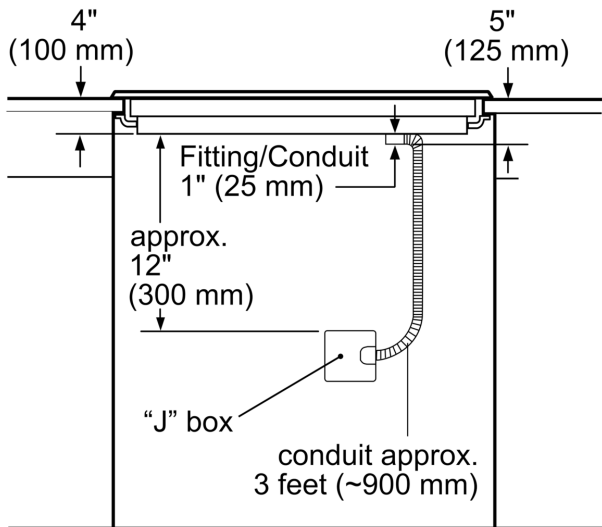

**Electric Cooktop, Black, surface
mount with frame
NET5654UC**

measurement in inches (mm)