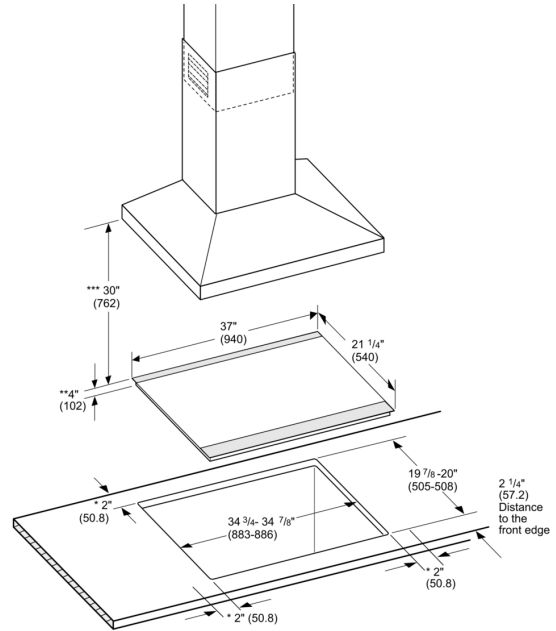

Dimensions in inches (mm)