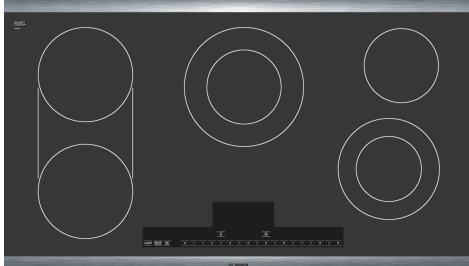

Electric Cooktop, Black, surface mount with frame NET5654UC

- **PreciseSelect® - Direct Cooking Level Selection (17 Settings)**
- **Sleek Touch Control Panel Offers a Choice of 17 Settings for Unprecedented Temperature Control.**
- **Bridge Element Accomodates Oblong or Oversized Pans and Griddles**
- **Dual Elements Offer the Capability to use Multiple Pan Sizes**
- **High-end Stainless Steel Frame for a Premium Look**

UPC code: 825225867630
 Color: Black
 Energy source: Electric
 Fuse protection:40 A
 Volts: 240/208 V
 Frequency: 60 Hz
 Plug Type:No Plug
 Required Cutout Size (HxWxD) (in):4" x 34 7/8" x 20"
 Minimum distance from counter front (in): 2 1/4"
 Minimum distance from rear wall (in): 2"
 Overall appliance dimensions (HxWxD) (in): .. 1/4"+4" x 37" x 21 1/4"
 Product Packaging Dimensions (HxWxD): 7 7/8" x 43 5/16" x 24"
 Net Weight: 32.000 lbs
 Gross Weight:42.000 lbs
 Total Number of Heating Elements: 5

Electric Cooktop, Black, surface mount with frame NET5654UC

Key Features

- PreciseSelect® - Direct Cooking Level Selection (17 Settings)
- Sleek Touch Control Panel Offers a Choice of 17 Settings for Unprecedented Temperature Control.
- Bridge Element Accommodates Oblong or Oversized Pans and Griddles
- Dual Elements Offer the Capability to use Multiple Pan Sizes