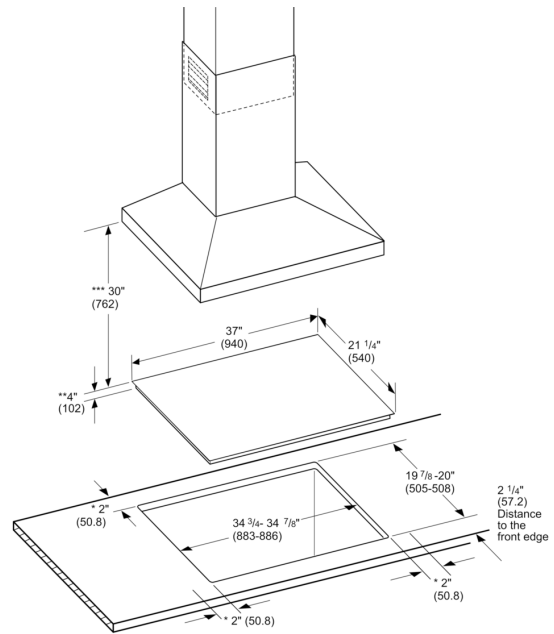

Dimensions in inches (mm)