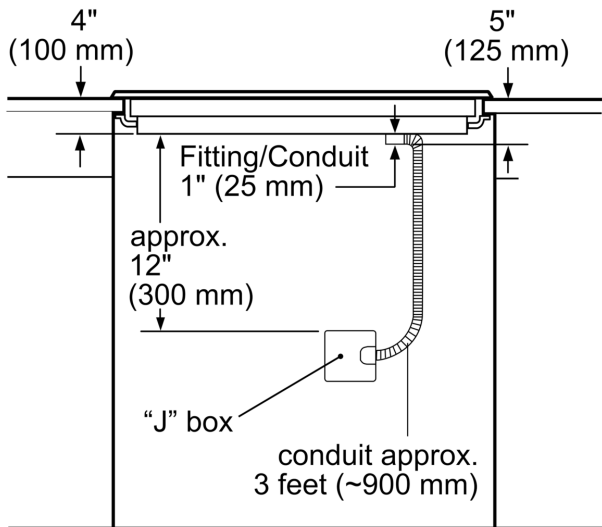

Electric Cooktop, Black, Without Frame
NEM3664UC

measurement in inches (mm)