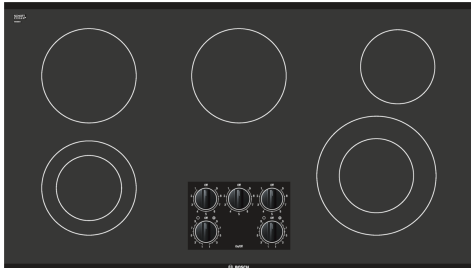

Electric Cooktop, Black, Without Frame NEM3664UC

- **Dual Cooking Element:** offers different sized elements to accommodate different sized pots and pans.
- **Push-to-turn control knobs.**
- **Precise Temperature Control:** select your ideal temperature for precise cooking control.

UPC code: 825225867395
 Color: Black
 Energy source: Electric
 Fuse protection:40 A
 Volts: 240/208 V
 Frequency: 60 Hz
 Plug type:no plug
 Required Cutout Size (HxWxD) (in):4" x 34 7/8" x 20"
 Minimum distance from counter front (in): 2 1/4"
 Minimum distance from rear wall (in): 2"
 Overall appliance dimensions (HxWxD) (in): .. 1/4"+4" x 37" x 21 1/4"
 Product Packaging Dimensions (HxWxD): 7 7/8" x 43 5/16" x 24"
 Net Weight: 31.000 lbs
 Gross weight: 40.000 lbs
 Total number of cooktop burners: 5

Electric Cooktop, Black, Without Frame NEM3664UC

Key Features

- High Quality Black Knobs with a Stainless Steel Bezel
- Infinite Temperature Controls for Precision Cooking

Design

Performance

- Dual Elements Offer the Capability to use Multiple Pan Sizes
- Heat Indicator - Warns if Cooktop is Warm or Hot

Electric Cooktop, Black, Without Frame
NEM3664UC

measurement in inches (mm)

- * Minimum distance from the cooktop cutout to the wall
- ** Maximum cutout depth
- *** Minimum distance between the cooktop surface and lower edge of the exhaust hood.