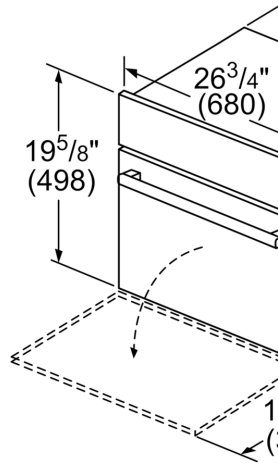

UPC code: ..... 825225908593  
 Product color: ..... Stainless Steel  
 Watts: ..... 1920 W  
 Fuse protection: .....20 A  
 Volts: .....120 V  
 Frequency: ..... 60 Hz  
 Power Cord Length: ..... 43"  
 Plug Type: .....NEMA 5-20P  
 Required Cutout Size (HxWxD) (in): ..... 19 1/4" + 25 1/2" x 23 1/2"  
 Overall Appliance Dimensions (HxWxD) (in): ..19 5/8" x 26 3/4" x 21 3/8"  
 Product Packaging Dimensions (HxWxD): ..... 22.63 x 26.29 x 30.39  
 Net Weight: ..... 83.000 lbs  
 Gross Weight: .....93.000 lbs  
 Included Accessories: ..... 1 x grid

## 800 Series, Speed Oven, 27" HMC87151UC

meas

Flush Install Top View