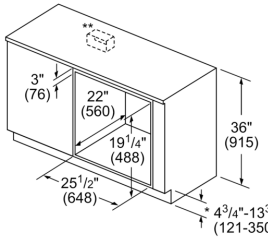

UPC code: ..... 825225908593  
 Product color: ..... Stainless Steel  
 Watts: ..... 1920 W  
 Fuse protection: .....20 A  
 Volts: .....120 V  
 Frequency: ..... 60 Hz  
 Power Cord Length: ..... 43"  
 Plug Type: .....NEMA 5-20P  
 Required Cutout Size (HxWxD) (in): ..... 19 1/4" + 25 1/2" x 23 1/2"  
 Overall Appliance Dimensions (HxWxD) (in): ..19 5/8" x 26 3/4" x 21 3/8"  
 Product Packaging Dimensions (HxWxD): ..... 22.63 x 26.29 x 30.39  
 Net Weight: ..... 83.000 lbs  
 Gross Weight: .....93.000 lbs  
 Included Accessories: ..... 1 x grid

## 800 Series, Speed Oven, 27" HMC87151UC

meas

Flush Install Top View