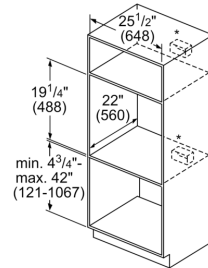

UPC code: ..... 825225908593  
 Product color: ..... Stainless Steel  
 Watts: ..... 1920 W  
 Fuse protection: .....20 A  
 Volts: .....120 V  
 Frequency: ..... 60 Hz  
 Power Cord Length: ..... 43"  
 Plug Type: .....NEMA 5-20P  
 Required Cutout Size (HxWxD) (in): ..... 19 1/4" + 25 1/2" x 23 1/2"  
 Overall Appliance Dimensions (HxWxD) (in): ..19 5/8" x 26 3/4" x 21 3/8"  
 Product Packaging Dimensions (HxWxD): ..... 22.63 x 26.29 x 30.39  
 Net Weight: ..... 83.000 lbs  
 Gross Weight: .....93.000 lbs  
 Included Accessories: ..... 1 x grid

## 800 Series, Speed Oven, 27" HMC87151UC

meas

Flush Install Top View