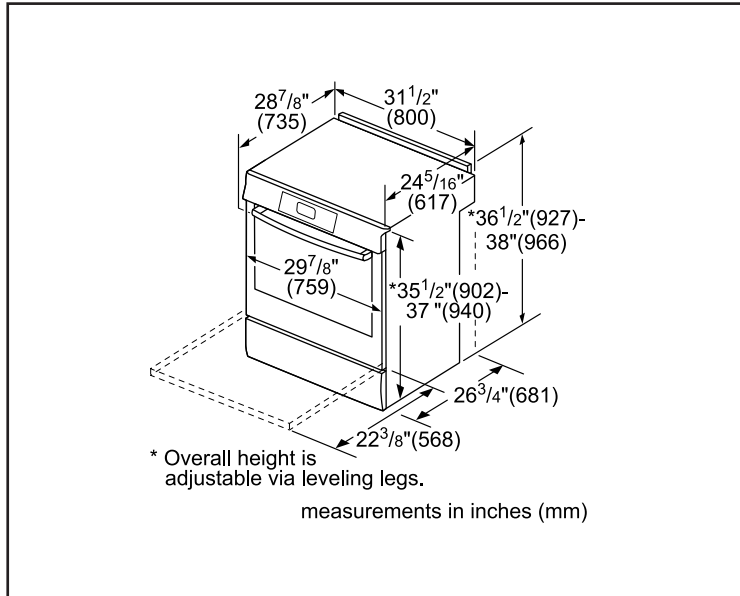

30" Electric Slide-in Range

800 Series – Stainless Steel HEI8054U

BOSCH

Invented for life

Installation Details

Accessories: To purchase Bosch accessories, cleaners & parts please visit www.bosch-home.com/us/store or call 1-800-944-2904 (Mon to Fri 5 am to 6 pm PST, Sat 6 am to 3 pm PST).

Notes: All height, width and depth dimensions are shown in inches. BSH reserves the absolute and unrestricted right to change product materials and specifications, at any time, without notice. Consult the product's installation instructions for final dimensional data and other details prior to making cutout.

Warranties: Please see Use & Care manual or Bosch website for statement of limited warranty.

For more information on our entire line of products, go to www.bosch-home.com/us or call 1-800-944-2904

© BSH Home Appliances Corporation. All rights reserved. Bosch is a registered trademark of Robert Bosch GmbH.