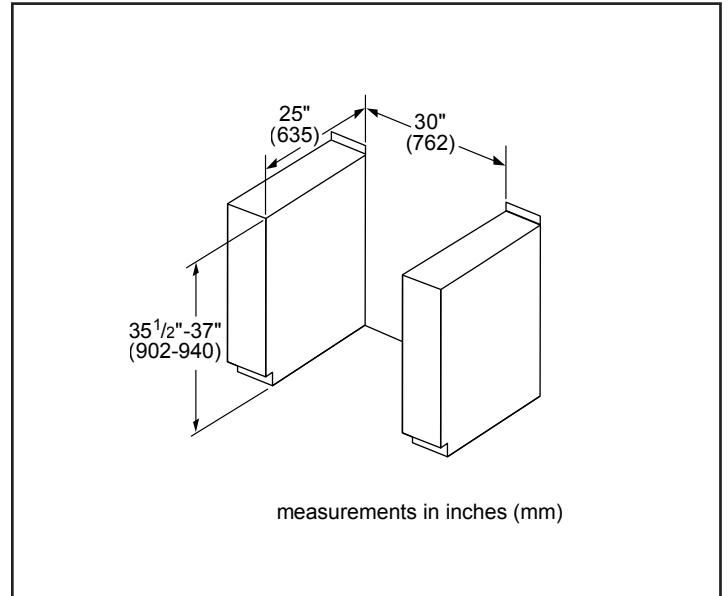

Dimensions & Weight

Overall appliance dimensions (HxWxD)(in.)	35 1/2"-37" x 31 1/2" x 28 7/8"
Required cutout size (HxWxD)(in.)	35 1/2"-37" x 30" x 25"
Adjustable range height (in.)	1 1/2"
Oven cavity size (cu. ft.)	4.6
Overall oven interior dimensions (HxWxD)(in.)	17 13/16" x 24 1/8" x 18"
Usable oven interior dimensions (HxWxD)(in.)	12 5/16" x 23 1/4" x 15 1/4"
Net weight (lbs)	248 lbs

Notes: All height, width and depth dimensions are shown in inches. BSH reserves the absolute and unrestricted right to change product materials and specifications, at any time, without notice. Consult the product's installation instructions for final dimensional data and other details prior to making cutout.

30" Electric Slide-in Range

800 Series – Stainless Steel HEI8054U

BOSCH

Invented for life

Installation Details

Accessories: To purchase Bosch accessories, cleaners & parts please visit www.bosch-home.com/us/store or call 1-800-944-2904 (Mon to Fri 5 am to 6 pm PST, Sat 6 am to 3 pm PST).