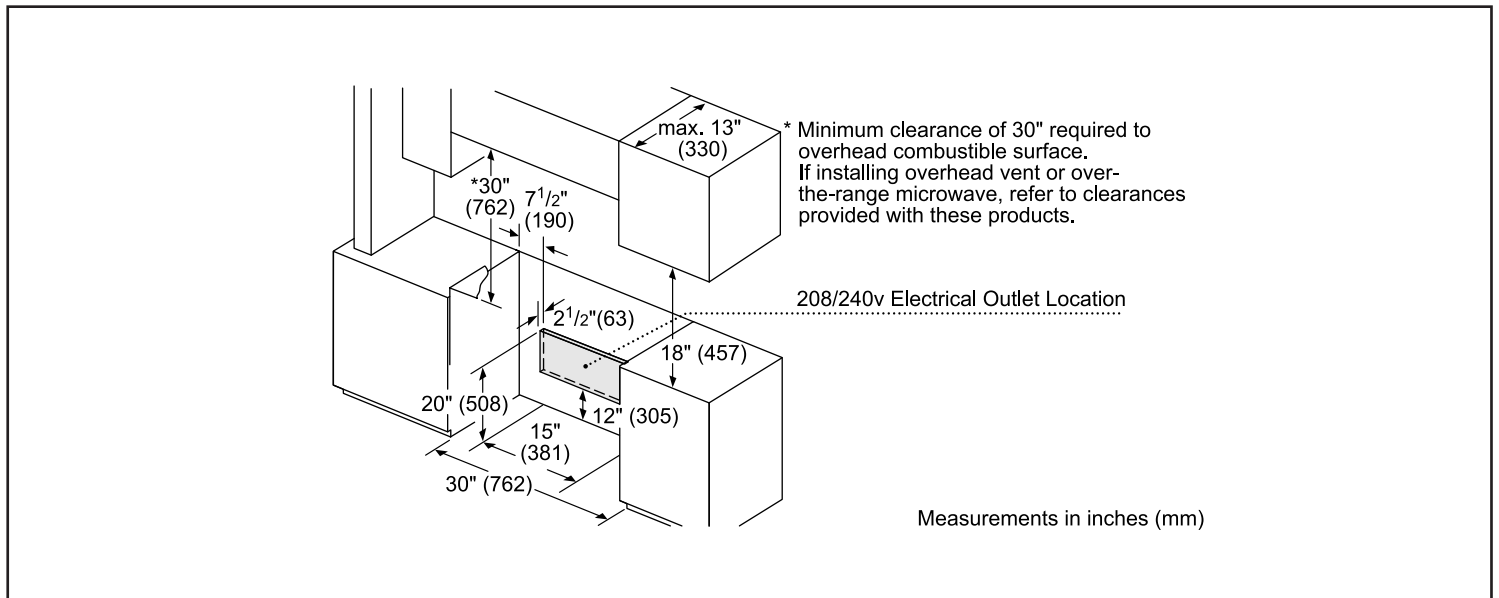

30" Electric Slide-in Range

800 Series – Stainless Steel HEI8054U

BOSCH

Invented for life

Installation Details

Accessories: To purchase Bosch accessories, cleaners & parts please visit www.bosch-home.com/us/store or call 1-800-944-2904 (Mon to Fri 5 am to 6 pm PST, Sat 6 am to 3 pm PST).

Notes: All height, width and depth dimensions are shown in inches. BSH reserves the absolute and unrestricted right to change product materials and specifications, at any time, without notice. Consult the product's installation instructions for final dimensional data and other details prior to making cutout.

Warranties: Please see Use & Care manual or Bosch website for statement of limited warranty.

For more information on our entire line of products, go to www.bosch-home.com/us or call 1-800-944-2904

© BSH Home Appliances Corporation. All rights reserved. Bosch is a registered trademark of Robert Bosch GmbH.