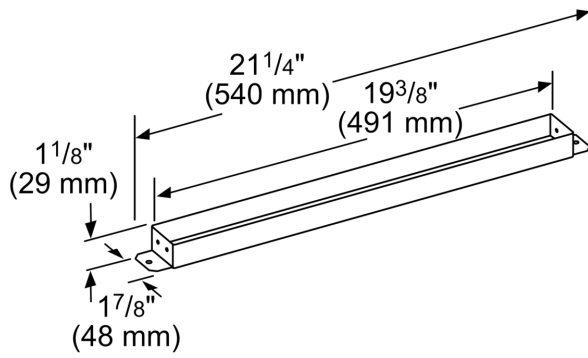

installation accessory
HDDSTRAN2

**Rectangular Duct Transition Required To
Connect 2' Rectangular Duct To Downdraft**

Product group: Accessory
Brand: Bosch
Product name / series name:
SKU: HDDSTRAN2
Internal article number: 000000000011026319
EAN code: 4242005051656
Product Packaging Dimensions (HxWxD): 12.74 x 25.24 x 12.74
Net Weight: 1.000 lbs
Gross Weight: 1.000 lbs
Quantity per packing unit:
Standard number of units per pallet: 30
UPC code: 825225940500
Product image: MCSA02567925_i5914_1930086_HDDSTRAN2_def.jpg

installation accessory
HDDSTRAN2

measurements in inches (mm)