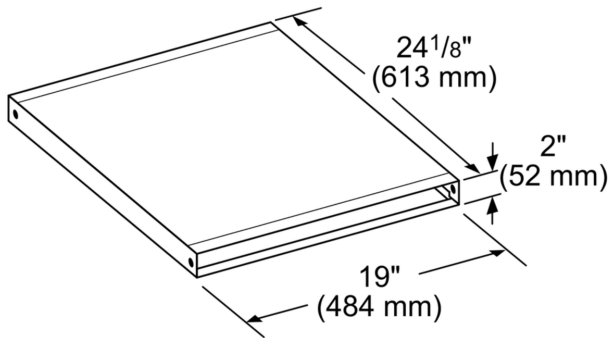

**800 Series, Flat duct
HDD2RECTD****2' Rectangular Duct Can Be Used As A
Slim Extension To Exhaust Through A
Cabinet or Wall While Maximizing Cabinet
Storage Space**

- Slim Rectangular Duct That Is 2 ft Long X 1-7/8 in Deep x 19 in Wide
- Can Be Attached to HDDSTRAN8 Or HDDSTRAN6 Transitions
- Durable Galvanized Steel Construction

Product group: Accessory
Brand: Bosch
Product name / series name:
SKU:HDD2RECTD
Internal article number: 00000000000777684
EAN code: 4242002910802
Product Packaging Dimensions (HxWxD): 2.99 x 20.20 x 24.70
Net Weight: 7.000 lbs
Gross Weight:8.000 lbs
Quantity per packing unit:
Standard number of units per pallet:30
UPC code: 825225920786
Product image: MCSA02477480_i3925_1851140_CVDUCT2_def.jpg

**800 Series, Flat duct
HDD2RECTD**

**2' Rectangular Duct Can Be Used As A
Slim Extension To Exhaust Through A
Cabinet or Wall While Maximizing Cabinet
Storage Space**

Design

- Slim Rectangular Duct That Is 2 ft Long X 1-7/8 in Deep x 19 in Wide
- Can Be Attached to HDDSTRAN8 Or HDDSTRAN6 Transitions
- Durable Galvanized Steel Construction

**800 Series, Flat duct
HDD2RECTD**

measurements in inches (mm)