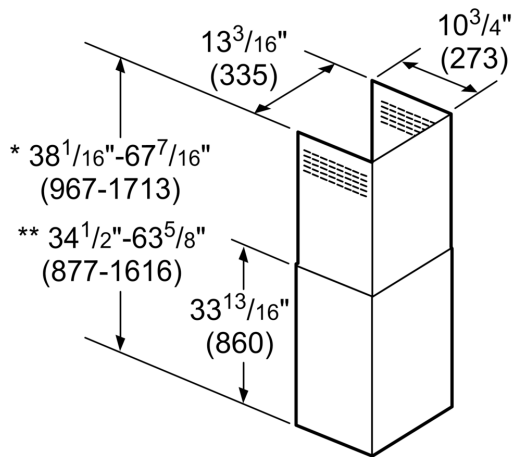

**Chimney extension
HCPEXT4UC**

**Wall Mounted Pyramid Chimney Hood
Duct Extension Accessory Kit - for 9' to
11.5' Ceilings**

Chimney extension HCPEXT4UC

- * Recirculating installation
- ** Ducted installation

measurements in inches (mm)