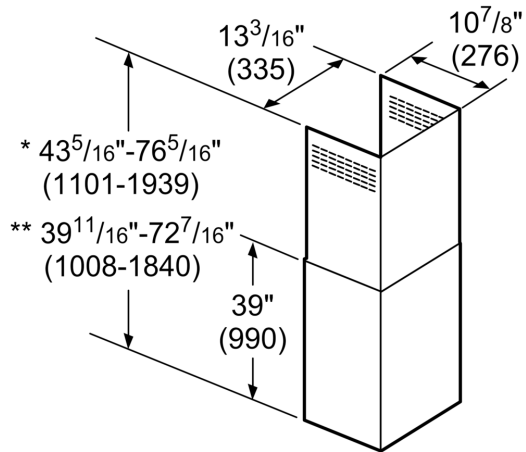

**Chimney extension
HCGEXT5UC**

Product group: Accessory
Brand: Bosch
Product name / series name:
SKU: HCGEXT5UC
Internal article number: 000000000011002370
EAN code: 4242002797854
Product Packaging Dimensions (HxWxD): 13.38 x 17.24 x 42.79
Net Weight: 22.000 lbs
Gross Weight: 25.000 lbs
Quantity per packing unit:
Standard number of units per pallet:
UPC code: 825225909750
Product image:MCSA00682541_HCPEXT5UC_def.jpg

Chimney extension HCGEXT5UC

- * Recirculating installation
- ** Ducted installation

measurements in inches (mm)